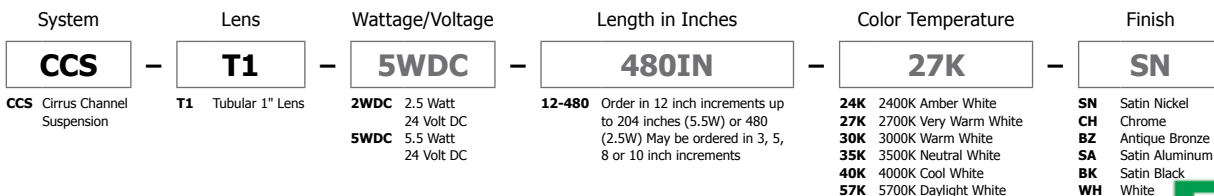

Channel Suspension Swag Hook (sold separately):

Swag Hook extends a cable to an electrical box that is not located directly above desired fixture location