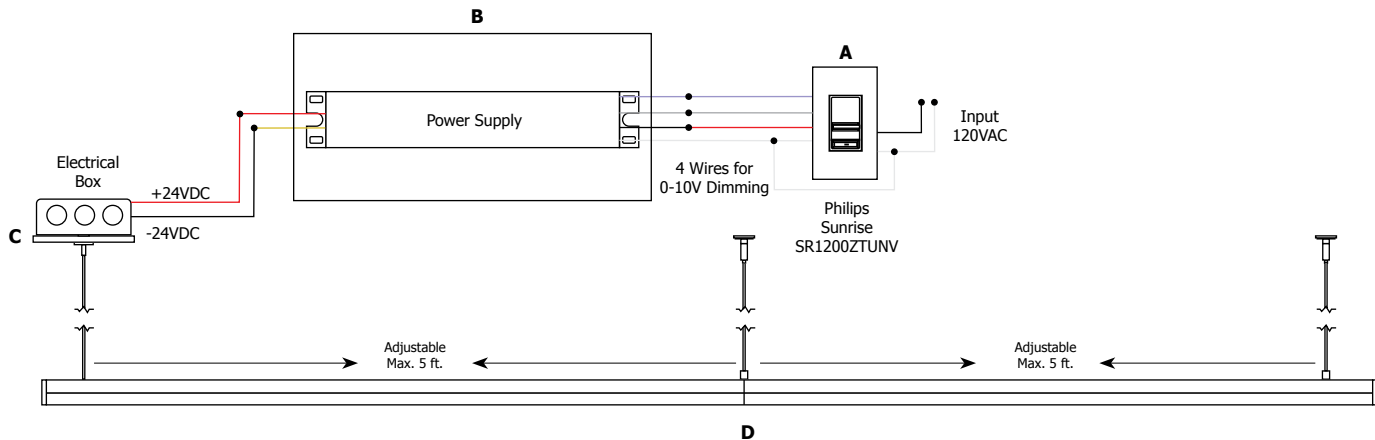

Application: 0-10V dimming for Cirrus Suspension

Power Supply: Class 2, 24VDC output: 120VAC input, PSB-25W-010-24VDC; 120-277VAC input, PSB-96W-010-24VDC; PSB-2X96W-010 -24VDC

Dimming: Dimmable with 0-10V dimmer using power supplies above: Philips Sunrise SR1200ZTUNV, 0-10V dimmer recommended.