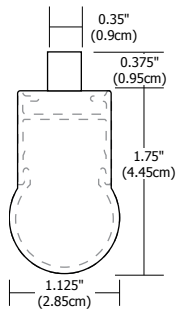

Description:

Cirrus Channel Suspension T1 features a tubular 1 1/8" with 100 degree beam spread. At 2.5 or 5.5 watts per foot, the 24VDC suspension contains 85+ or 95+CRI LEDs. Includes a 4" square canopy, a 12 foot power cable (for every run) and suspension cables (for support every 5 feet). It feeds power at the end using a standard junction box and must be wired into a Class 2 remote power supply up to 40 feet away. Available from 12 inches to 204 inches/17 feet (5WDC) or 480 inches/40 feet (2WDC). May be ordered in 3, 5, 8 or 10 inch increments. Lengths greater than 120 inches will ship as two or more segments that join together. Hardware and supporting cables are Antique Bronze for Antique Bronze and Black fixtures and are Satin Nickel for all other finishes. Power cables are Satin Nickel for all finish options. Fixtures include a 5 year warranty.

Finishes:

Satin Nickel, Chrome, Antique Bronze, Satin Aluminum, White and Satin Black Custom finishes available

Applications:

Indoor - Architectural lighting, general lighting and retail Mount fixture 70" above finished floor

Lamp:

Version	Watts per Foot	Lumens		85+CRI 24K, 35K, 40K, 57K	95+CRI 27K, 30K	50,000 Hour Lamp Life
		per Watt	per Foot			
2WDC	2.5	61	215	•	•	•
5WDC	5.5	67	383	•	•	•

Lumen values are based on the 3000K LED test.

Power Supply (24VDC):

- **PSB-25W-010-24VDC** 120VAC input, 25 watt output
- **PSB-96W-010-24VDC** 120-277VAC input, 96 watt output
- **PSB-100W-ELV-24VDC** 120VAC input, 96 watt output
- **PSB-2X96W-010-24VDC** 120-277VAC input, 2x96 watt output
- **PSB-2X100W-ELV-24VDC** 120VAC input, 2x96 watt output

Dimming:

010 power supplies use 0-10V dimmer: Philips Sunrise SR1200ZTUNV.
ELV power supplies use ELV dimmer: Legrand, Adorne ADTP703TU;
Lutron: Diva DVELV-300P, Skylark SELV-300P, Maestro MAELV-600 and Radio Ra 2