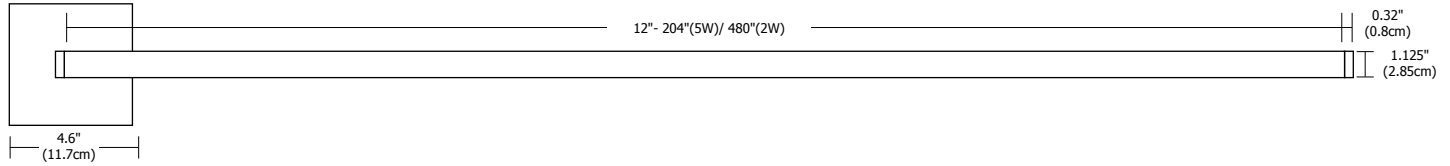

CIRRUS CHANNEL SUSPENSION T1, TUBULAR 1" LENS 24VDC SYSTEM, 85+OR 95+CRI