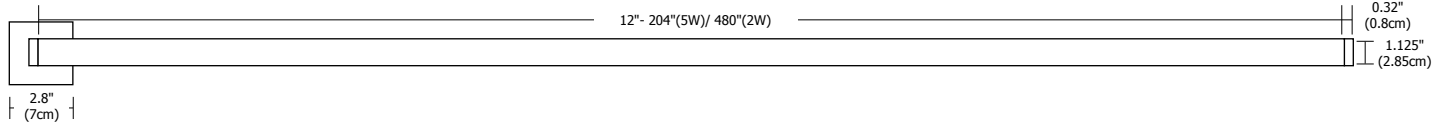

CIRRUS CHANNEL SUSPENSION T1, TUBULAR 1" LENS 24VDC SYSTEM, 85+OR 95+CRI