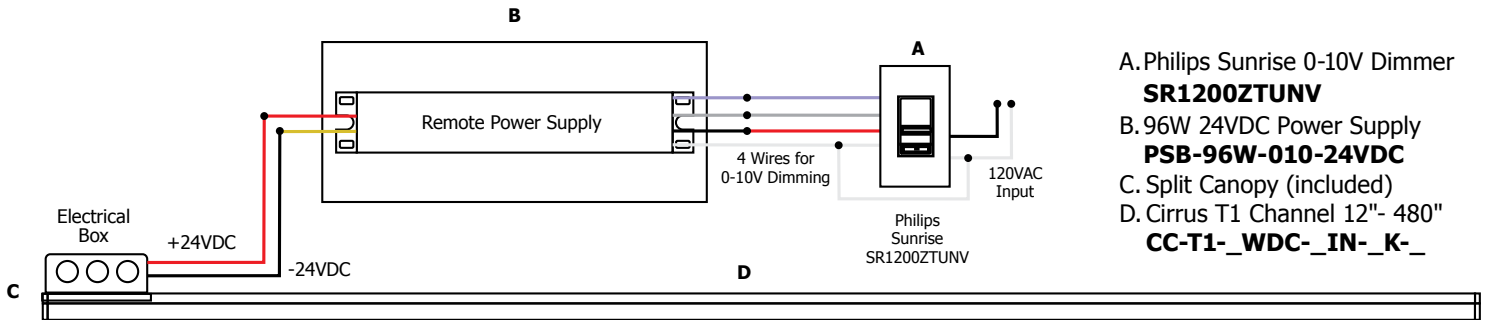

Warm White 100° 5.5 Watt	
Distance	Foot Candles
2ft	126
3ft	62
4ft	39
6ft	20
8ft	12

Warm White 100° 2.5 Watt	
Distance	Foot Candles
2ft	71
3ft	35
4ft	22
6ft	12
8ft	7