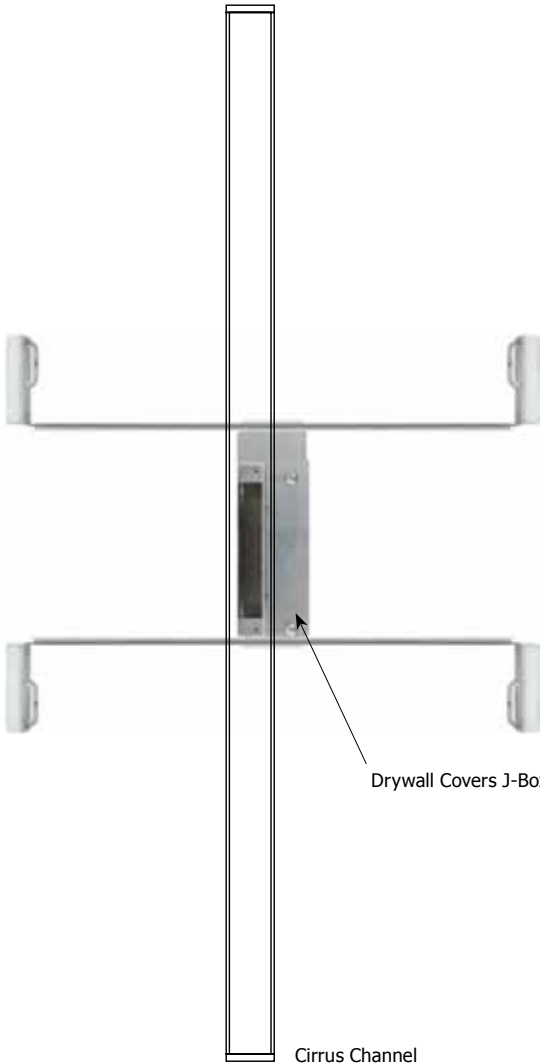

### Description:

Cirrus Channel T1 features a tubular 1" lens with 100 degree beam spread. At 2.5 or 5.5 watts per foot, the 24 volt DC channel contains 85+ or 95+CRI LEDs. It includes a split canopy that mounts on standard junction box. May be ordered with a Slim Profile Channel Junction Box (C-1RE-JBOX). Mounting clips are provided every 18 inches. Cirrus is powered by a Class 2 remote power supply up to 40 feet away. Available from 12 inches to 204 inches/17 feet (5WDC) or to 480 inches/40 feet (2WDC). May be ordered in 3, 5, 8 or 10 inch increments (see page 4 of spec sheet for exact dimensions). Lengths greater than 120 inches will ship as two or more segments that join together. Fixtures include a 5 year warranty.

Warm White 100° 2.5 Watt	
Distance	Foot Candles
2ft	71
3ft	35
4ft	22
6ft	12
8ft	7

PROJECT:

FIXTURE  
TYPE:

DATE:

# SLIM-PROFILE JUNCTION BOX

REV09.04.14

## Description:

The Slim-Profile Junction Box with hanger bars mounts to studs spaced between 14.5"- 25" apart behind drywall. Allows low voltage DC wires from remote power supply to connect to channel wires. The junction box opening is covered by the fixture for a clean, safe connection. Includes a goof plate, for poor plastering around j-box, which may be plastered and painted.