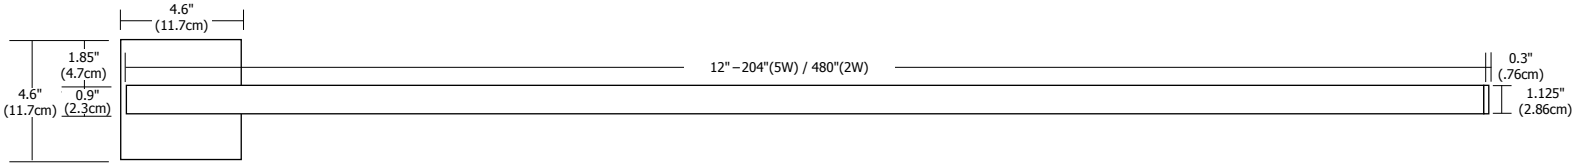

CIRRUS CHANNEL T1, TUBULAR 1" LENS 24VDC SYSTEM, 85+OR 95+CRI

REV01.14.15

Split Canopy (included) with Cirrus Channel. May be mounted at End.