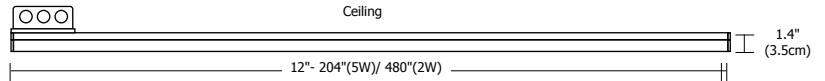

### Description:

Cirrus Channel T1 features a tubular 1" lens with 100 degree beam spread. At 2.5 or 5.5 watts per foot, the 24 volt DC channel contains 85+ or 95+CRI LEDs. It includes a split canopy that mounts on standard junction box. May be ordered with a Slim Profile Channel Junction Box (C-1RE-JBOX). Mounting clips are provided every 18 inches. Cirrus is powered by a Class 2 remote power supply up to 40 feet away. Available from 12 inches to 204 inches/17 feet (5WDC) or to 480 inches/40 feet (2WDC). May be ordered in 3, 5, 8 or 10 inch increments (see page 4 of spec sheet for exact dimensions). Lengths greater than 120 inches will ship as two or more segments that join together. Fixtures include a 5 year warranty.