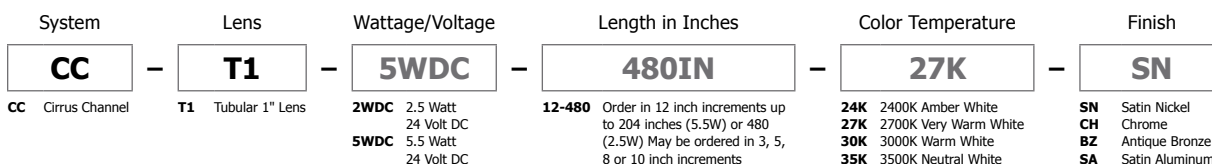

PROJECT: _____ FIXTURE TYPE: _____ DATE: _____