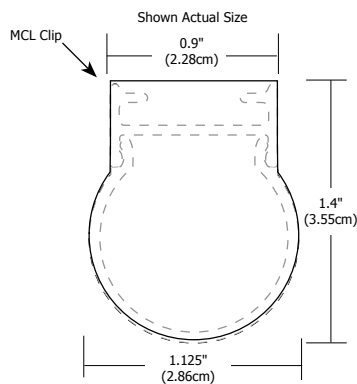

PROJECT: _____ FIXTURE TYPE: _____ DATE: _____