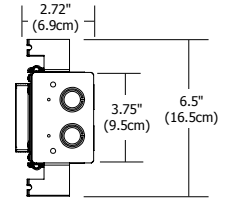

SLIM-PROFILE JUNCTION BOX

REV09.04.14