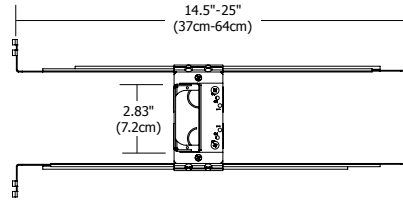

SLIM-PROFILE JUNCTION BOX

REV09.04.14