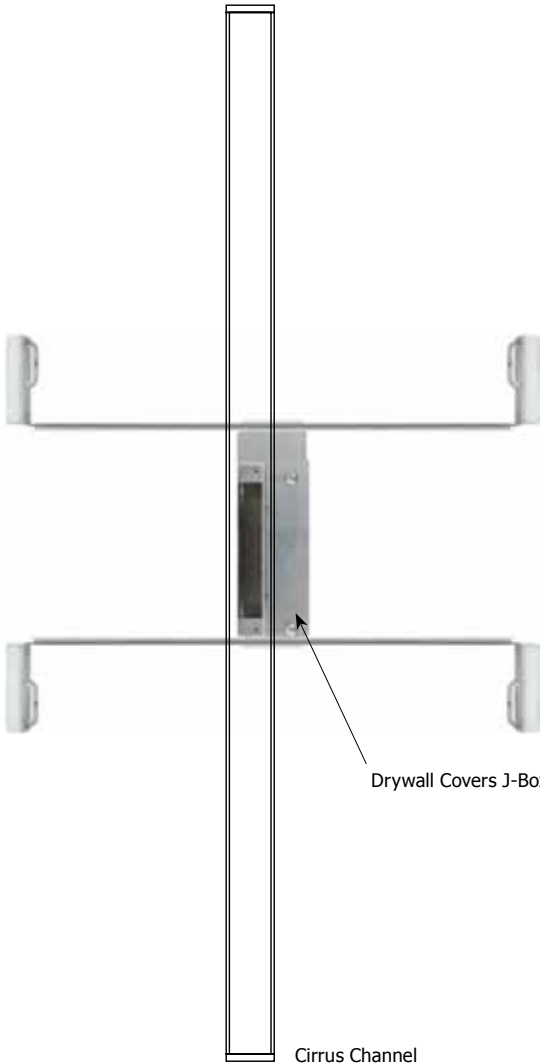

### Description:

Cirrus Channel D1 features a direct 1" flat linear lens with 100 degree beam spread. At 2.5 or 5.5 watts per foot, the 24 volt DC channel contains 85+ or 95+CRI LEDs. It includes a split canopy that mounts on standard junction box. May be ordered with a Slim Profile Channel Junction Box (C-1RE-JBOX). Mounting clips are provided every 18 inches. Cirrus is powered by a Class 2 remote power supply up to 40 feet away. Available from 12 inches to 204 inches/17 feet (5WDC) or to 480 inches/40 feet (2WDC). May be ordered in 3, 5, 8 or 10 inch increments (see page 4 of spec sheet for exact dimensions). Lengths greater than 120 inches will ship as two or more segments that join together. Fixtures include a 5 year warranty.

Warm White 100° 5.5 Watt	
Distance	Foot Candles
2ft	126
3ft	62
4ft	39
6ft	20
8ft	12

Warm White 100° 2.5 Watt	
Distance	Foot Candles
2ft	71
3ft	35
4ft	22
6ft	11
8ft	7

PROJECT:

FIXTURE  
TYPE:

DATE:

# SLIM-PROFILE JUNCTION BOX

REV09.04.14

## Description:

The Slim-Profile Junction Box with hanger bars mounts to studs spaced between 14.5"- 25" apart behind drywall. Allows low voltage DC wires from remote power supply to connect to channel wires. The junction box opening is covered by the fixture for a clean, safe connection. Includes a goof plate, for poor plastering around j-box, which may be plastered and painted.