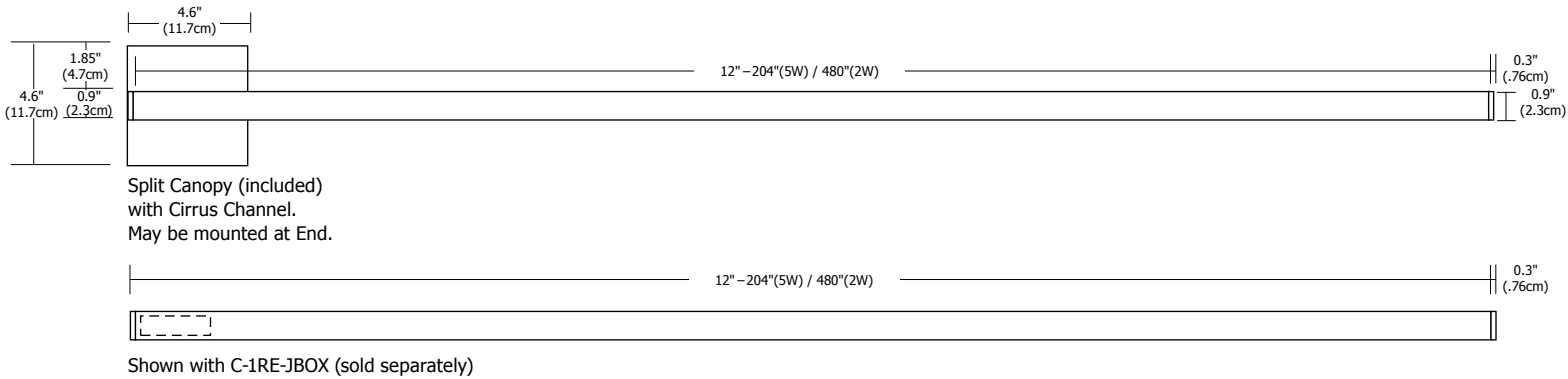

CIRRUS CHANNEL D1, DIRECT 1" LENS 24VDC SYSTEM, 85+ OR 95+CRI

REV01.14.15