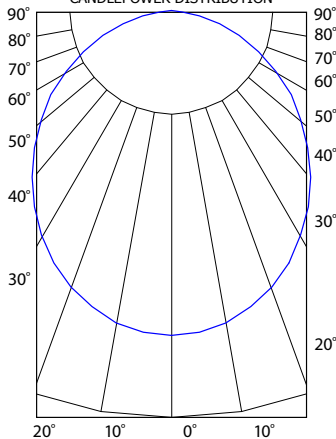

CIRRUS CHANNEL D1, DIRECT 1" LENS 24VDC SYSTEM, 85+ OR 95+CRI

MADE IN THE USA

Description:

Cirrus Channel D1 features a direct 1" flat linear lens with 100 degree beam spread. At 2.5 or 5.5 watts per foot, the 24 volt DC channel contains 85+ or 95+CRI LEDs. It includes a split canopy that mounts on standard junction box. May be ordered with a Slim Profile Channel Junction Box (C-1RE-JBOX). Mounting clips are provided every 18 inches. Cirrus is powered by a Class 2 remote power supply up to 40 feet away. Available from 12 inches to 204 inches/17 feet (5WDC) or to 480 inches/40 feet (2WDC). May be ordered in 3, 5, 8 or 10 inch increments (see page 4 of spec sheet for exact dimensions). Lengths greater than 120 inches will ship as two or more segments that join together. Fixtures include a 5 year warranty.

Finishes:

Satin Nickel, Chrome, Antique Bronze, Satin Aluminum, White and Satin Black; Custom finishes available

Applications:

Architectural lighting, general lighting, retail and outdoor IP64 applications

Lamp:

Version	Watts per Foot	Lumens per Watt	per Foot	85+CRI	95+CRI	50,000 Hour
				24K, 35K, 40K, 57K	27K, 30K	Lamp Life
2WDC	2.5			•	•	•
5WDC	5.5	47	318	•	•	•

Lumen values are based on the 3000K LED test.

Power Supply (24VDC):

- **PSB-25W-010-24VDC** 120VAC input, 25 watt output
- **TEB-60L-24DC** 120VAC input, 60 watt output
- **PSB-60W-ELV-24VDC** 120VAC input, 60 watt output
- **PSB-96W-010-24VDC** 120-277VAC input, 96 watt output
- **PSB-100W-ELV-24VDC** 120VAC input, 96 watt output
- **PSB-2X96W-010-24VDC** 120-277VAC input, 2x96 watt output
- **PSB-2X100W-ELV-24VDC** 120VAC input, 2x96 watt output

Slim-Profile Junction Box (sold separately):