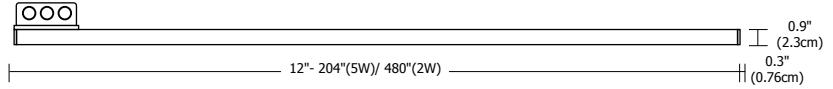

### Description:

Cirrus Channel D1 features a direct 1" flat linear lens with 100 degree beam spread. At 2.5 or 5.5 watts per foot, the 24 volt DC channel contains 85+ or 95+CRI LEDs. It includes a split canopy that mounts on standard junction box. May be ordered with a Slim Profile Channel Junction Box (C-1RE-JBOX). Mounting clips are provided every 18 inches. Cirrus is powered by a Class 2 remote power supply up to 40 feet away. Available from 12 inches to 204 inches/17 feet (5WDC) or to 480 inches/40 feet (2WDC). May be ordered in 3, 5, 8 or 10 inch increments (see page 4 of spec sheet for exact dimensions). Lengths greater than 120 inches will ship as two or more segments that join together. Fixtures include a 5 year warranty.