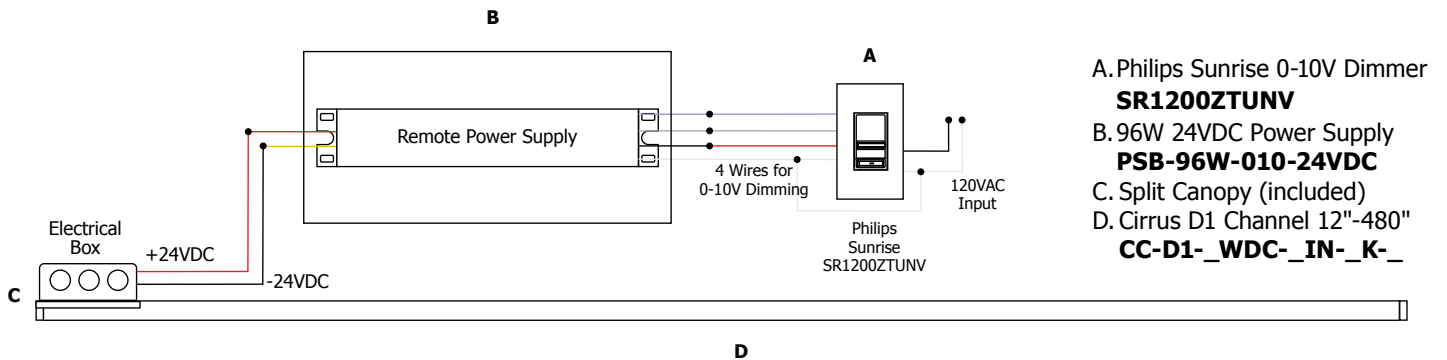

**Application:** 0-10V dimming for Cirrus Channel D1, Direct 1" Lens

**Power Supply:** Class 2, 24VDC output: 120VAC input, PSB-25W-010-24VDC; 120-277VAC input, PSB-96W-010-24VDC; PSB-2X96W-010-24VDC

**Dimming:** Dimmable with 0-10V dimmer using power supplies above: Philips Sunrise SR1200ZTUNV, 0-10V dimmer recommended.