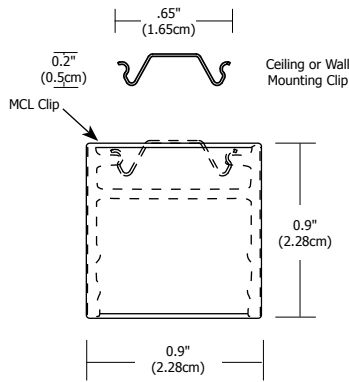

CIRRUS 100 DEGREE LENS
CANDLEPOWER DISTRIBUTION