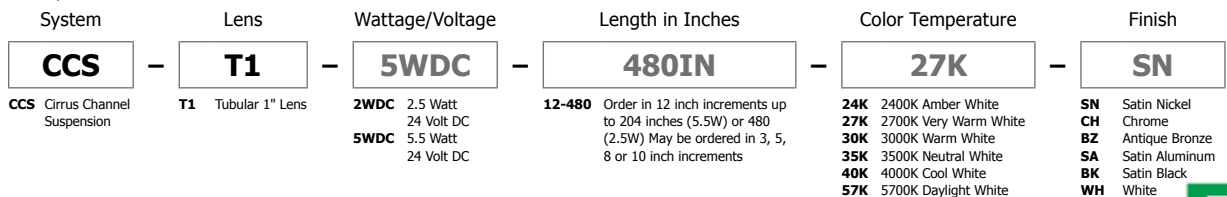

Channel Suspension Swag Hook (sold separately):

Swag Hook extends a cable to an electrical box that is not located directly above desired fixture location