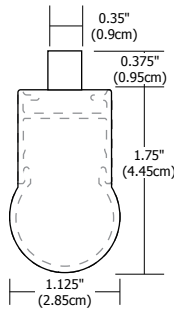

Applications:

Indoor - Architectural lighting, general lighting and retail Mount fixture 70" above finished floor