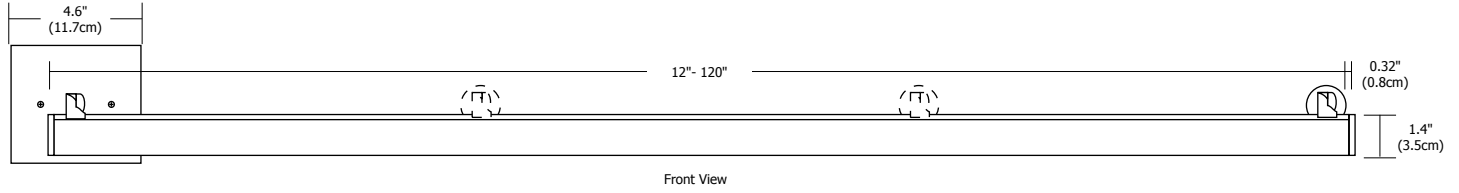

KURVE DISPLAY SIGN 24VDC SYSTEM, 85 OR 95+CRI