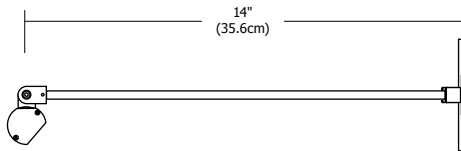

3/8" Feed Through Power Stem

4.6" Round Canopy

2.8" Square Canopy

4.6" Square Canopy

**Description:**

Kurve Display Sign features a lambertian white diffuser that provides uniform light without hotspots. At 7.5 watts per foot, the 24 volt DC channel contains 85+ or 95+ CRI LEDs and mounts 14" from wall. It may be ordered with a 4.6" round or square canopy that fits on a standard 4" square electrical box with round plaster ring; a 2.8" square canopy, or a special feed-thru stem for floating signs. Kurve is powered by a Class 2 remote power supply up to 40 feet away. Available from 12 inches to 120 inches/10 feet. May be ordered in 3, 5, 8 or 10 inch increments. Fixtures include a 5 year warranty.