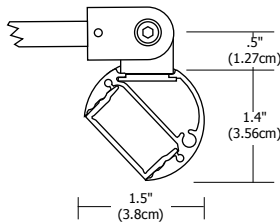

3/8" Feed Through Power Stem

4.6" Round Canopy

2.8" Square Canopy

4.6" Square Canopy

**Description:**

Kurve Display Sign features a lambertian white diffuser that provides uniform light without hotspots. At 7.5 watts per foot, the 24 volt DC channel contains 85+ or 95+ CRI LEDs and mounts 14" from wall. It may be ordered with a 4.6" round or square canopy that fits on a standard 4" square electrical box with round plaster ring; a 2.8" square canopy, or a special feed-thru stem for floating signs. Kurve is powered by a Class 2 remote power supply up to 40 feet away. Available from 12 inches to 120 inches/10 feet. May be ordered in 3, 5, 8 or 10 inch increments. Fixtures include a 5 year warranty.

System	Wattage/Voltage	Canopy	Length In Inches	Color Temperature	Finish
<b>KD</b>	<b>7WDC</b>	<b>4RD</b>	<b>120IN</b>	<b>27K</b>	<b>SN</b>
<small>KD Kurve Display</small>	<small>7WDC 7.5 Watt 24 Volt DC</small>	<small>2SQ 2.8" Square 4RD 4.6" Round 4SQ 4.6" Square FTP Feed-Through Power Stem</small>	<small>12-120 Order in 12 inch increments up to 120 inches May be ordered in 3, 5, 8 or 10 inch increments</small>	<small>24K 2400K Amber White 27K 2700K Very Warm White 30K 3000K Warm White 35K 3500K Neutral White 40K 4000K Cool White 57K 5700K Daylight White</small>	<small>SN Satin Nickel CH Chrome BZ Antique Bronze SA Satin Aluminum BK Satin Black WH White</small>