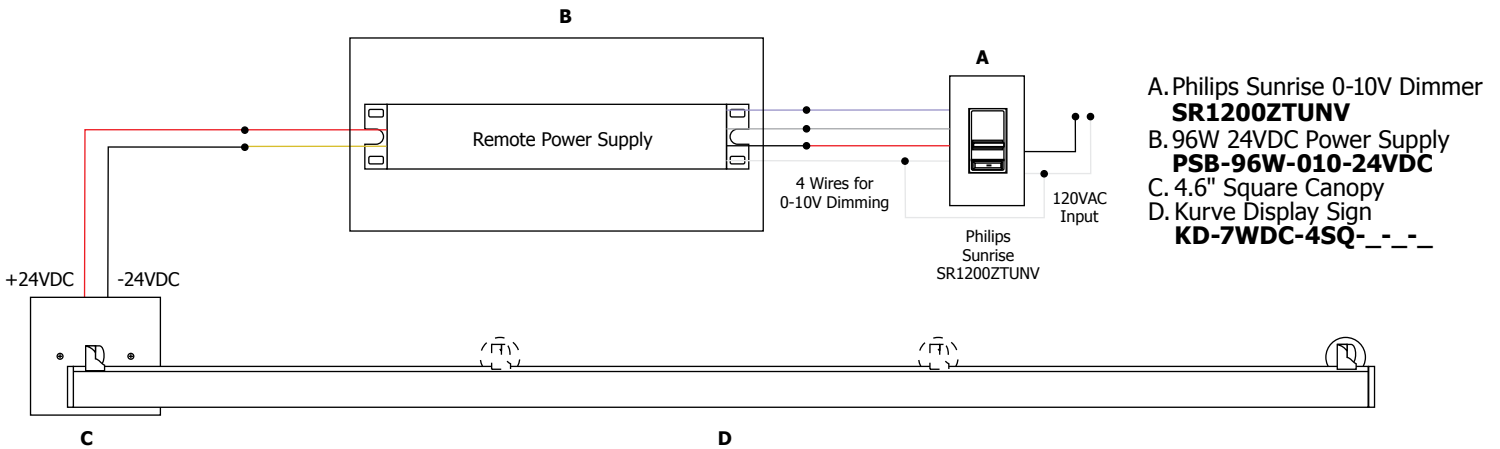

Application: 0-10V dimming for Kurve Display Sign

Power Supply: Class 2, 24VDC output: 120VAC input, PSB-25W-010-24VDC; 120-277VAC input, PSB-96W-010-24VDC; PSB-2X96W-010-24VDC

Dimming: Dimmable with 0-10V dimmer using power supplies above: Philips Sunrise SR1200ZTUNV, 0-10V dimmer recommended.

Fixture Mounted 14 inches from wall