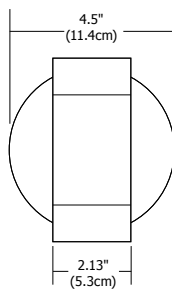

TAOS ROUND LED - INDOOR/ OUTDOOR

REV.03.31.15

Description:

The cylindrical shaped Taos Round LED adds balance to the environment while providing intense bidirectional light above and below the fixture. An electronic 100-120 VAC, 50/60 Hz driver is provided which fits easily into the electrical box. The fixture is rated for indoor, outdoor and wet applications. ADA compliant. Fixture includes a 5 year warranty.

Finish:

Satin Aluminum

Lamp Specification:

6.52 Total Watts (LED and power supply), 12VAC **LED**, 3182K, 84CRI, 158 lumens, 24 lumens per watt; 70% lumen maintenance based on 50,000 hours of operation

Dimming Information:

Constant current 700 mA driver - Dimmable with low voltage electronic dimmer. Lutron: Diva #DVELV-300P; Skylark #SELV-300P; Maestro #MAELV-600 are recommended.