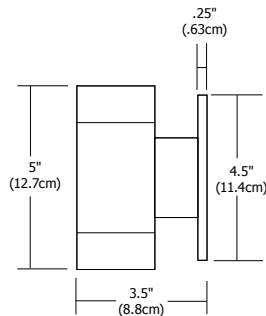

TAOS ROUND LED - INDOOR/ OUTDOOR

REV.03.31.15

Description:

The cylindrical shaped Taos Round LED adds balance to the environment while providing intense bidirectional light above and below the fixture. An electronic 100-120 VAC, 50/60 Hz driver is provided which fits easily into the electrical box. The fixture is rated for indoor, outdoor and wet applications. ADA compliant. Fixture includes a 5 year warranty.

Finish:

Satin Aluminum

Lamp Specification:

6.52 Total Watts (LED and power supply), 12VAC **LED**, 3182K, 84CRI, 158 lumens, 24 lumens per watt; 70% lumen maintenance based on 50,000 hours of operation

Dimming Information:

Constant current 700 mA driver - Dimmable with low voltage electronic dimmer. Lutron: Diva #DVELV-300P; Skylark #SELV-300P; Maestro #MAELV-600 are recommended.