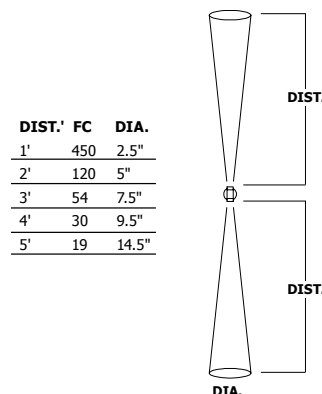

## Lamp Specification:

6.52 Total Watts (LED and power supply), 12VAC **LED**, 3182K, 84CRI, 158 lumens, 24 lumens per watt; 70% lumen maintenance based on 50,000 hours of operation

## Weight:

2.5 lb (1.13 kg)

Lighting Facts® Label provides details for Taos Round, TAOS-W-RD-LED-SA, fixture

PROJECT: \_\_\_\_\_ FIXTURE TYPE: \_\_\_\_\_ DATE: \_\_\_\_\_