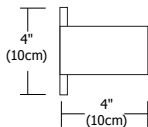

4"
Satin Nickel

7"
Satin Nickel

16"
Satin Nickel

24"
Satin Nickel

Description:

Alpha LED wall and vanity series features a white diffuser lens on the top and the bottom of the rectangular metal shade to provide general bidirectional light distribution from 2700K or 3000K LEDs. Fixture uses an electronic low voltage LED transformer (included). Alpha is dimmable with an electronic low voltage dimmer. ADA compliant. Fixtures include a 5 year warranty.

Weight:

4 1.5 lbs (0.7 kg)

7 2 lbs (0.9 kg)

16 4 lbs (1.8 kg)

24 5.5 lbs (2.5 kg)

ALPHA	Size	Lamp	Color Temperature	Finish
	4	L1	27K	SN
	4 4.3" (10cm) 7 6.5" (16.5cm) 16 16" (40.5cm) 24 24" (61cm)	L1 LED	27K 2700K Very Warm White 30K 3000K Warm White	SN Satin Nickel CH Chrome