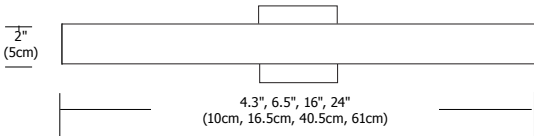

4"
Satin Nickel

7"
Satin Nickel

16"
Satin Nickel

24"
Satin Nickel

Description:

Alpha LED wall and vanity series features a white diffuser lens on the top and the bottom of the rectangular metal shade to provide general bidirectional light distribution from 2700K or 3000K LEDs. Fixture uses an electronic low voltage LED transformer (included). Alpha is dimmable with an electronic low voltage dimmer. ADA compliant. Fixtures include a 5 year warranty.

Weight:

4 1.5 lbs (0.7 kg)

7 2 lbs (0.9 kg)

16 4 lbs (1.8 kg)

24 5.5 lbs (2.5 kg)

ALPHA	Size	Lamp	Color Temperature	Finish
	4	L1	27K	SN
	4 4.3" (10cm) 7 6.5" (16.5cm) 16 16" (40.5cm) 24 24" (61cm)	L1 LED	27K 2700K Very Warm White 30K 3000K Warm White	SN Satin Nickel CH Chrome