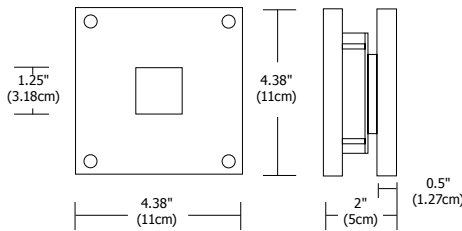

Weight:

2 lbs (0.9 kg)

PROJECT: _____ FIXTURE TYPE: _____ DATE: _____