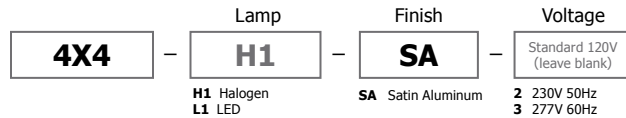

Weight:

2 lbs (0.9 kg)

PROJECT: _____ FIXTURE TYPE: _____ DATE: _____