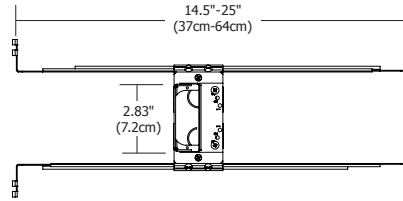

SLIM-PROFILE JUNCTION BOX

REV06.28.13

Description:

The Slim-Profile Junction Box with hanger bars mounts to studs spaced between 14.5"- 25" apart behind drywall. Allows low voltage DC wires from remote power supply to connect to channel wires. The junction box opening is covered by the fixture for a clean, safe connection. Includes a goof plate, for poor plastering around j-box, which may be plastered and painted.