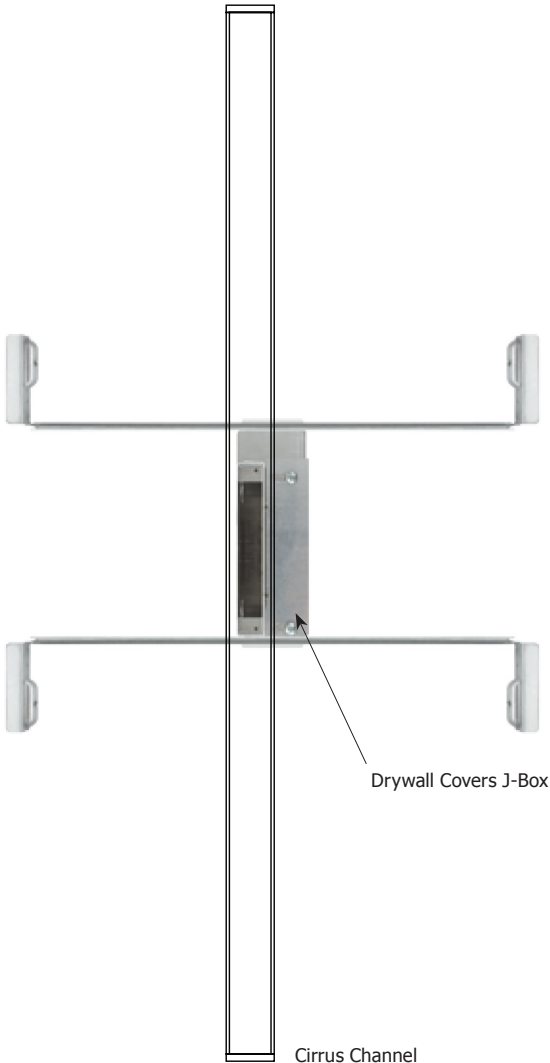

SLIM-PROFILE JUNCTION BOX

REV06.28.13

Description:

The Slim-Profile Junction Box with hanger bars mounts to studs spaced between 14.5"- 25" apart behind drywall. Allows low voltage DC wires from remote power supply to connect to channel wires. The junction box opening is covered by the fixture for a clean, safe connection. Includes a goof plate, for poor plastering around j-box, which may be plastered and painted.

PROJECT:

FIXTURE
TYPE:

DATE: