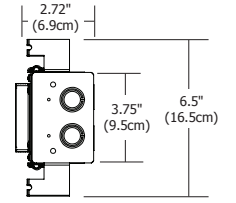

SLIM-PROFILE JUNCTION BOX

REV06.28.13

Description:

The Slim-Profile Junction Box with hanger bars mounts to studs spaced between 14.5"- 25" apart behind drywall. Allows low voltage DC wires from remote power supply to connect to channel wires. The junction box opening is covered by the fixture for a clean, safe connection. Includes a goof plate, for poor plastering around j-box, which may be plastered and painted.