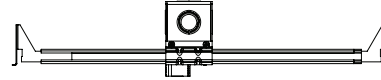

SLIM-PROFILE JUNCTION BOX

REV06.28.13

Description:

The Slim-Profile Junction Box with hanger bars mounts to studs spaced between 14.5"- 25" apart behind drywall. Allows low voltage DC wires from remote power supply to connect to channel wires. The junction box opening is covered by the fixture for a clean, safe connection. Includes a goof plate, for poor plastering around j-box, which may be plastered and painted.