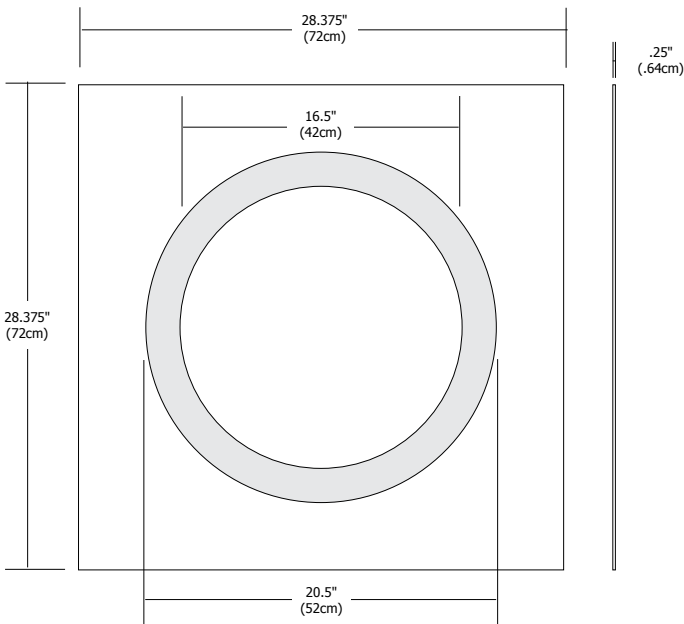

ALICE MIRROR LED - DIMMABLE

REV.08.28.14

AVAILABLE: BEGINNING OF 4TH QUARTER

Description:

Alice LED surface mounted square mirror features 2700K LEDs set behind a round inset of frosted glass, projecting an even glow of light. Dimmable with an electronic low voltage dimmer. ADA compliant.

Diffuser:

Frosted Glass

Body Finish:

Mirror

Lamp:

Very warm white 2700K 92+CRI LEDs.
LED lamps consume 75 watts; 89 total watts

Average Lamp Life:

50,000 hours

Dimming:

Dimmable with electronic low voltage dimmer

Dimensions:

28.375" x 28.375" x .25"

Weight:

28 lbs (12.7 kg)

	Size	Lamp	Color Temperature
ALICE	28	LED	27K
	28 28"	LED LED	27K 2700K Very Warm White

PROJECT:

FIXTURE
TYPE:

DATE: