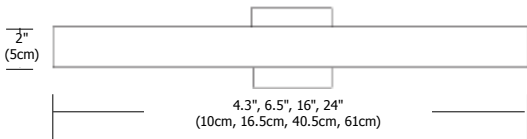

4"

7"

16"

24"

**Description:**

Alpha wall and vanity series features frosted glass diffusers on the top and the bottom of the rectangular metal shade providing general bidirectional light distribution. Lamp(s) and electronic ballasts included. ADA compliant.

**Weight:**

4	1.5 lbs (0.7 kg)
7	2 lbs (0.9 kg)
16	4 lbs (1.8 kg)
24	5.5 lbs (2.5 kg)

<b>ALPHA</b>	-	Size <b>4</b>	-	Lamp <b>H1</b>	-	Finish <b>SN</b>	-	Voltage Standard 120V (leave blank) <b>2</b> 230V 50Hz <b>3</b> 277V 60Hz
		<b>4</b> 4.3" (10cm) <b>7</b> 6.5" (16.5cm) <b>16</b> 16" (40.5cm) <b>24</b> 24" (61cm)		<b>H1</b> Halogen <b>F1</b> Fluorescent (7", 16" and 24" only)		<b>SN</b> Satin Nickel <b>CH</b> Chrome		