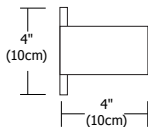

Description:

Alpha wall and vanity series features frosted glass diffusers on the top and the bottom of the rectangular metal shade providing general bidirectional light distribution. Lamp(s) and electronic ballasts included. ADA compliant.

Diffuser:

Frosted Glass

Finish:

Satin Nickel or Chrome

Lamp Specification:

Halogen (H1): Included

4H1	T4/G9/60W
7H1	T3Short/RSC/100W
16H1	2xT3Short/RSC/75W
24H1	3xT3Short/RSC/75W

Fluorescent (F1): Included

7F1	T4/G24Q-1/13W
16F1	T5/2G11/24W
24F1	T5/2G11/40W

Total Wattage:

4H1	60W	7F1	13W - 3500K
7H1	100W	16F1	24W - 3500K
16H1	150W	24F1	40W - 3500K
24H1	225W		

Dimming:

Halogen (H1) Incandescent
Fluorescent (F1) Electronic Ballast; Not dimmable

Weight:

4	1.5 lbs (0.7 kg)
7	2 lbs (0.9 kg)
16	4 lbs (1.8 kg)
24	5.5 lbs (2.5 kg)

ALPHA	-	Size 4	-	Lamp H1	-	Finish SN	-	Voltage Standard 120V (leave blank) 2 230V 50Hz 3 277V 60Hz
		4 4.3" (10cm) 7 6.5" (16.5cm) 16 16" (40.5cm) 24 24" (61cm)		H1 Halogen F1 Fluorescent (7", 16" and 24" only)		SN Satin Nickel CH Chrome		

PROJECT: _____ FIXTURE TYPE: _____ DATE: _____