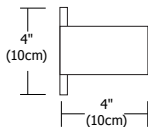

Description:

Alpha LED wall and vanity series features a white diffuser lens on the top and the bottom of the rectangular metal shade to provide general bidirectional light distribution from 2700K or 3000K LEDs. Fixture uses a 24VAC Class 2 electronic low voltage LED transformer (included). Alpha is dimmable with an electronic low voltage dimmer. ADA compliant. Fixtures include a 5 year warranty.

Diffuser:

White diffuser lens

Finish:

Satin Nickel or Chrome

Lamp Specification:

Integrated LED Strip. Very warm white 2700K, 90+CRI or warm white 3000K, 85+CRI LEDs

Alpha 4 LED lamps consume 4 watts; 5 total watts

Alpha 7 LED lamps consume 10.5 watts; 12 total watts

Alpha 16 LED lamps consume 24.5 watts; 28 total watts

Alpha 24 LED lamps consume 31.5 watts; 35 total watts

Average Lamp Life:

50,000 hours

Dimming:

Dimmable with electronic low voltage dimmer. Lutron: Diva #DVELV-300P; Skylark #SELV-300P and Maestro #MAELV-600 dimmers recommended

Weight:

4 1.5 lbs (0.7 kg)

7 2 lbs (0.9 kg)

16 4 lbs (1.8 kg)

24 5.5 lbs (2.5 kg)

ALPHA	Size	Lamp	Color Temperature	Finish
	4	L1	27K	SN
	4 4.3" (10cm) 7 6.5" (16.5cm) 16 16" (40.5cm) 24 24" (61cm)	L1 LED	27K 2700K Very Warm White 30K 3000K Warm White	SN Satin Nickel CH Chrome

PROJECT:

FIXTURE
TYPE:

DATE: