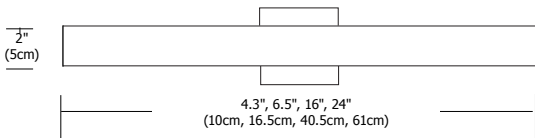

4"  
Satin Nickel

7"  
Satin Nickel

16"  
Satin Nickel

24"  
Satin Nickel

**Description:**

Alpha LED wall and vanity series features a white diffuser lens on the top and the bottom of the rectangular metal shade to provide general bidirectional light distribution from 2700K or 3000K LEDs. Fixture uses a 24VAC Class 2 electronic low voltage LED transformer (included). Alpha is dimmable with an electronic low voltage dimmer. ADA compliant. Fixtures include a 5 year warranty.

**Diffuser:**

White diffuser lens

**Finish:**

Satin Nickel or Chrome

**Lamp Specification:**

Integrated LED Strip. Very warm white 2700K, 90+CRI or warm white 3000K, 85+CRI LEDs

Alpha 4 LED lamps consume 4 watts; 5 total watts

ALPHA	Size	Lamp	Color Temperature	Finish
	<b>4</b>	<b>L1</b>	<b>27K</b>	<b>SN</b>
	4 4.3" (10cm) 7 6.5" (16.5cm) 16 16" (40.5cm) 24 24" (61cm)	L1 LED	27K 2700K Very Warm White 30K 3000K Warm White	SN Satin Nickel CH Chrome