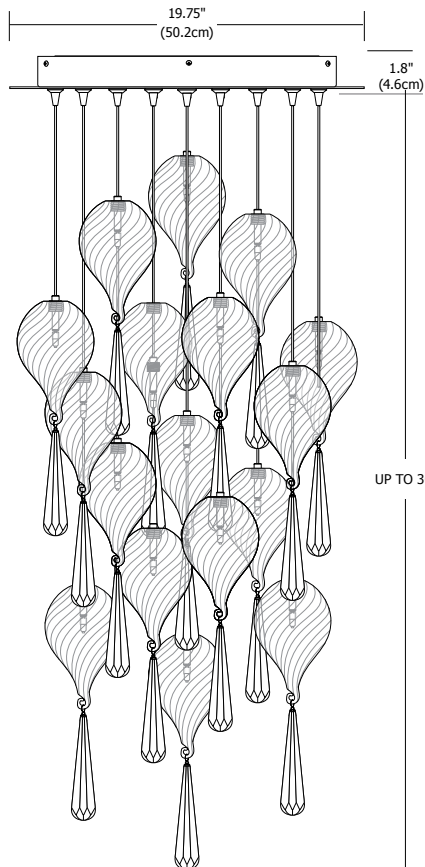

Compatible System Connectors

Description

The 20" Round 17-Port Fast Jack Canopy mounts to a standard 4" electrical box with plaster ring, or to an octagon box. It includes 3 anchors for additional support. Dimmable with standard electronic dimmer. Maximum 20 watt load per port – total of 340 watts. General light distribution.

Bloom pendants suspend from 17 individual canopy ports; each pendant includes a 20 watt, 12 volt, T3, G4 halogen lamp and is available with 10, 20 or 30 ft long field-cuttable coaxial cable. Order fixture based on longest desired cable length.

Finish

Satin Nickel

Lamp Specification (per port)

Maximum 20 watt G4 bi-pin halogen (included) - 12 volt

Weight

25 lb (11.3kg)

Canopy	Port	Shade Type	Cable Length	Finish	Voltage
20RD	17	BLO	10FT	SN	Standard 120V (leave blank)
20RD 20" Round	17 17 Port	BLO Bright Idea	10FT 10 ft. 20FT 20 ft. 30FT 30 ft.	SN Satin Nickel	2 230V 50Hz 3 277V 60Hz

PROJECT:

FIXTURE TYPE:

DATE: