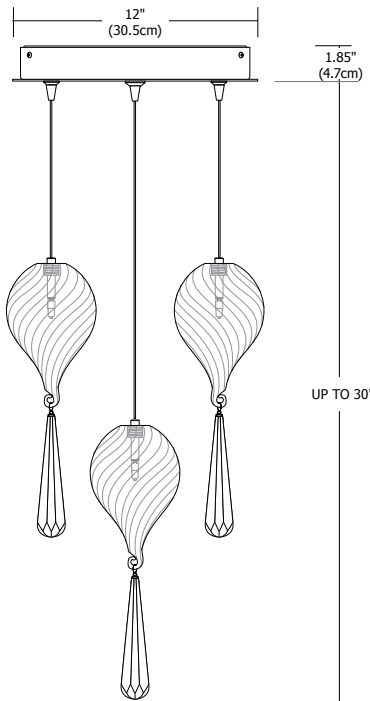

Compatible System Connectors

Description

The 12" Round 3-Port Fast Jack Canopy mounts to a standard 4" electrical box with plaster ring, or to an octagon box. Dimmable with standard electronic dimmer. Maximum 20 watt load per port – total of 60 watts. General light distribution.

Bloom pendants suspend from three individual canopy ports; each pendant includes a 20 watt, 12 volt, T3, G4 halogen lamp and is available with 10, 20 or 30 ft long field-cutable coaxial cable. Order fixture based on longest desired cable length.

Finish

Satin Nickel

Lamp Specification (per port)

Maximum 20 watt G4 bi-pin halogen (included) - 12 volt

Weight

8 lb (3.6kg)

Canopy	Port	Shade Type	Cable Length	Finish	Voltage
12RD	3	BLO	10FT	SN	Standard 120V (leave blank)
12RD 12" Round	3 3 Port	BLO Bloom	10FT 10 ft. 20FT 20 ft. 30FT 30 ft.	SN Satin Nickel	2 230V 50Hz 3 277V 60Hz

PROJECT:

FIXTURE TYPE:

DATE: