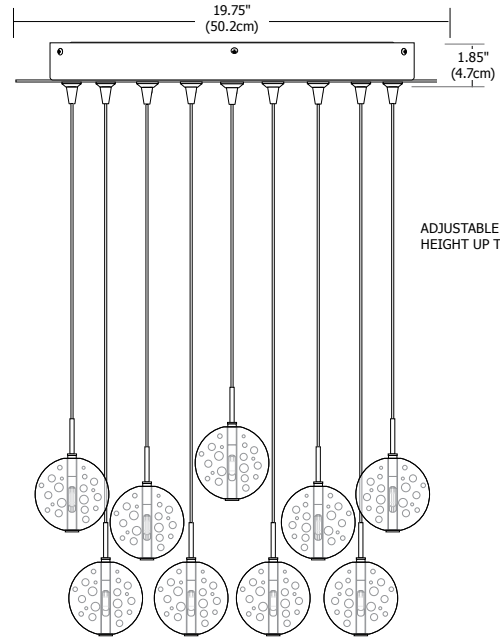

BUBBLE BALL 17

SUSPENSION

Compatible System Connectors

ADJUSTABLE HEIGHT UP TO 30'

Blue

Amber

Red

Description

The 20" Round 17-Port Fast Jack Canopy mounts to a standard 4" electrical box with plaster ring, or to an octagon box. It includes 3 anchors for additional support. Dimmable with standard electronic dimmer. Maximum 20 watt load per port – total of 340 watts. General light distribution.

Bubble Ball pendants suspend from seventeen individual canopy ports; each ball features bubble glass with a 20 watt, 12 volt, T3, G4 halogen lamp. Bubble Ball 17 is available with 10, 20 or 30 ft long field-cuttable coaxial cable and includes (17) FJ-MCH (male connector heavy-duty). Order fixture based on longest desired cable length.

Finish

Satin Nickel

Lamp Specification (per port)

Maximum 20 watt G4 bi-pin halogen (included) - 12 volt

Weight

65 lb (29.5kg)

Canopy	Port	Shade Type	Cable Length	Finish	Voltage
20RD	17	BBCL	10FT	SN	Standard 120V (leave blank)
20RD 20" Round	17 17 Port	BBCL Bubble Ball Clear BBBL Bubble Ball Blue BBAM Bubble Ball Amber BBRD Bubble Ball Red	10FT 10 ft. 20FT 20 ft. 30FT 30 ft.	SN Satin Nickel	2 230V 50Hz 3 277V 60Hz