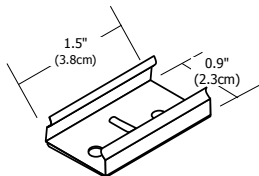

ACCESSORIES FOR CIRRUS CHANNEL

REV06.18.13

Straight Connector

Straight Connectors join two sections of Cirrus Channel.

Product	Type
C	SC
C Channel	SC Straight Connector

Wire Clip

Use Channel Wire Clips to conceal and manage product wires.

Product	Type
C	WC
C Channel	WC Wire Management Clip

C-MCL

Channel Mounting Clips

C-MCL Channel Mounting Clips, are provided with every 18" of Cirrus Channel.

C-MCL-075 rotates Cirrus Channel up to 75 degrees.

C-MCL-90 mounts Cirrus Channel at a 90 degree angle.

C-MCL-SL locks Cirrus Channel in place.

C-MCL-075

Product	Type	Options
C	MCL	Standard (leave blank)
C Channel	MCL Mounting Clip	075 Adjusts 0-75° 90 90° Mounting Angle SL Slide Clip