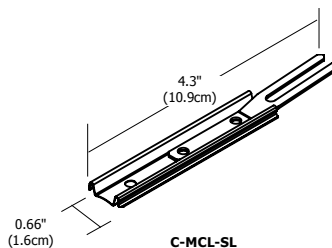

C-MCL-SL

PROJECT:

FIXTURE
TYPE:

DATE: