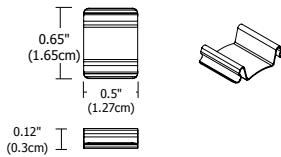

ACCESSORIES FOR CIRRUS CHANNEL

REV06.18.13

Straight Connector

Straight Connectors join two sections of Cirrus Channel.

Product	Type
C	SC
C Channel	SC Straight Connector

Wire Clip

Use Channel Wire Clips to conceal and manage product wires.

Product	Type
C	WC
C Channel	WC Wire Management Clip

C-MCL

Channel Mounting Clips

C-MCL Channel Mounting Clips, are provided with every 18" of Cirrus Channel.

C-MCL-075 rotates Cirrus Channel up to 75 degrees.

C-MCL-90 mounts Cirrus Channel at a 90 degree angle.

C-MCL-SL locks Cirrus Channel in place.

C-MCL-075

Product	Type	Options
C	MCL	Standard (leave blank)
C Channel	MCL Mounting Clip	075 Adjusts 0-75° 90 90° Mounting Angle SL Slide Clip