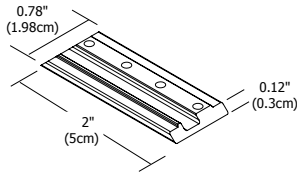

ACCESSORIES FOR CIRRUS CHANNEL

REV06.18.13

Straight Connector

Straight Connectors join two sections of Cirrus Channel.

Product	Type
C	SC
C Channel	SC Straight Connector

Wire Clip

Use Channel Wire Clips to conceal and manage product wires.

Product	Type
C	WC
C Channel	WC Wire Management Clip

C-MCL

Channel Mounting Clips

C-MCL Channel Mounting Clips, are provided with every 18" of Cirrus Channel.

C-MCL-075 rotates Cirrus Channel up to 75 degrees.

C-MCL-90 mounts Cirrus Channel at a 90 degree angle.

C-MCL-SL locks Cirrus Channel in place.

C-MCL-075

Product	Type	Options
C	MCL	Standard (leave blank)
C Channel	MCL Mounting Clip	075 Adjusts 0-75° 90 90° Mounting Angle SL Slide Clip