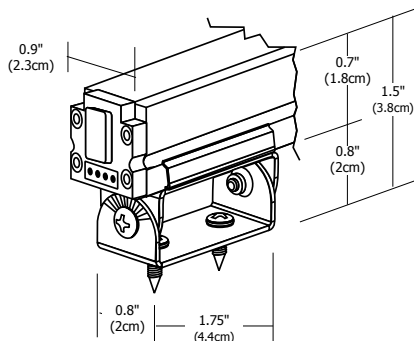

ACCESSORIES FOR CIRRUS CHANNEL

REV06.18.13

Straight Connector

Straight Connectors join two sections of Cirrus Channel.

Product	Type
C	SC
C Channel	SC Straight Connector

Wire Clip

Use Channel Wire Clips to conceal and manage product wires.

Product	Type
C	WC
C Channel	WC Wire Management Clip

C-MCL

Channel Mounting Clips

C-MCL Channel Mounting Clips, are provided with every 18" of Cirrus Channel.

C-MCL-075 rotates Cirrus Channel up to 75 degrees.

C-MCL-90 mounts Cirrus Channel at a 90 degree angle.

C-MCL-SL locks Cirrus Channel in place.

C-MCL-075

Product	Type	Options
C	MCL	Standard (leave blank)
C Channel	MCL Mounting Clip	075 Adjusts 0-75° 90 90° Mounting Angle SL Slide Clip