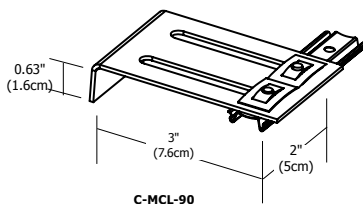

ACCESSORIES FOR CIRRUS CHANNEL

REV06.18.13

Straight Connector

Straight Connectors join two sections of Cirrus Channel.

Product	Type
C	SC
C Channel	SC Straight Connector

Wire Clip

Use Channel Wire Clips to conceal and manage product wires.

Product	Type
C	WC
C Channel	WC Wire Management Clip

C-MCL

Channel Mounting Clips

C-MCL Channel Mounting Clips, are provided with every 18" of Cirrus Channel.

C-MCL-075 rotates Cirrus Channel up to 75 degrees.

C-MCL-90 mounts Cirrus Channel at a 90 degree angle.

C-MCL-SL locks Cirrus Channel in place.

C-MCL-075

Product	Type	Options
C	MCL	Standard (leave blank)
C Channel	MCL Mounting Clip	075 Adjusts 0-75° 90 90° Mounting Angle SL Slide Clip