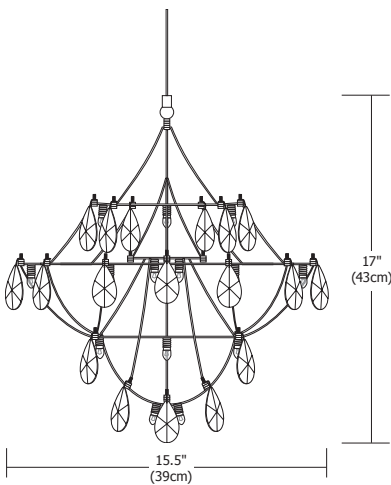

Compatible System Connectors

Description

Crystal Galaxy is a miniature polished nickel chandelier with crystals intertwined throughout the fixture. Eight feet of field-cutable coaxial cable provided.

System Compatibility

Monorail (M), Monorail 2 Circuit (M2) or Fast Jack (FJ) power canopy

Finish

Satin Nickel

Lamp Specification

30 x 2W Xenon (lamps included)

Weight

2 lb (.9 kg)

System	Shade	Voltage	Finish
FJ	CRYGA16	12	SN
<small>FJ Fast Jack M Monorail M2 Monorail 2 Circuit</small>	<small>CRYGA16 Crystal Galaxy</small>	<small>12 12 Volt</small>	<small>SN Satin Nickel</small>

Compatible System Connectors

PROJECT:

FIXTURE TYPE:

DATE: