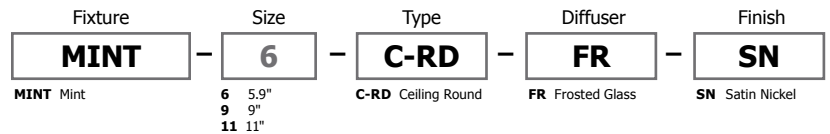

PROJECT:

FIXTURE
TYPE:

DATE: