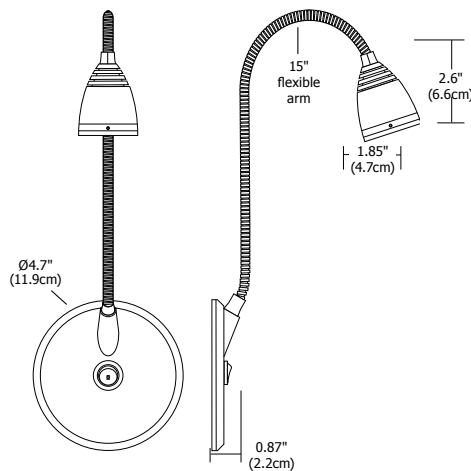

### Description:

The Night Owl 3 features a rotating lens to modify the beam angle from 10 degrees to 30 degrees, as well as a high/low switch for bi-level light control. It is designed for those who enjoy reading late at night but do not want to disturb others. The 15" gooseneck arm allows the lamp to be easily positioned in any direction. Available in plug-in and canopy versions, the fixture is rated for 100-240 VAC, 50/60 Hz and includes a 5 year warranty.

### Lamp Specification:

3.8 Total Watts (LED and power supply), 12VAC **LED**, 3070K, 80 CRI, 55 total lumens (high setting); 70% lumen maintenance based on 50,000 hours of operation

### Accessories:

Cord Cover COCV-5-WH, 40" self-sticking electrical wire cover 1/2" wide

### Weight:

3 lb (1.4 kg)

PROJECT:

FIXTURE TYPE:

DATE: