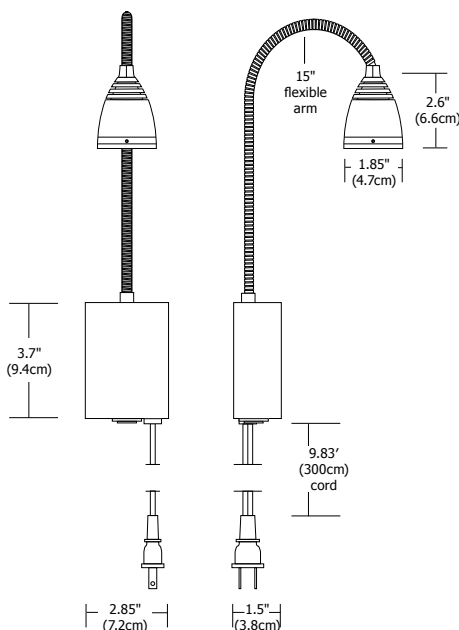

### Description:

The Night Owl 3 features a rotating lens to modify the beam angle from 10 degrees to 30 degrees, as well as a high/low switch for bi-level light control. It is designed for those who enjoy reading late at night but do not want to disturb others. The 15" gooseneck arm allows the lamp to be easily positioned in any direction. Available in plug-in and canopy versions, the fixture is rated for 100-240 VAC, 50/60 Hz and includes a 5 year warranty.

### Lamp Specification:

3.8 Total Watts (LED and power supply), 12VAC **LED**, 3070K, 80 CRI, 55 total lumens (high setting); 70% lumen maintenance based on 50,000 hours of operation

### Accessories:

Cord Cover COCV-5-WH, 40" self-sticking electrical wire cover 1/2" wide

### Weight:

3 lb (1.4 kg)

PROJECT:

FIXTURE TYPE:

DATE: