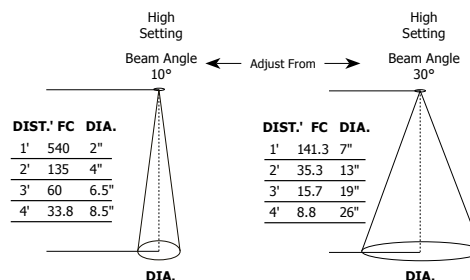

### Dimming:

Bi-Level light control with high (100%)/ low (30%) switch

### Weight:

3 lb (1.4 kg)

PROJECT:

FIXTURE TYPE:

DATE: