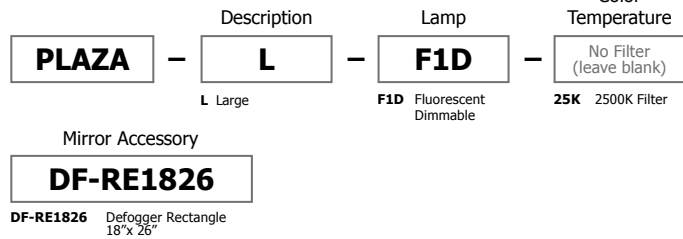

**Diffuser:**

Frosted Glass

**Body Finish:**

Mirror

**Lamp Specification:**

**Fluorescent (F1D)** Lamp Included  
 2xT5HO/G5/24W + 2xT5HO/G5/39W  
 3000K - 82CRI

**Total Wattage:**

F1D - 126W

39.5" x 27.5" x 2"

**Color Correction Filter 2500K (Very Warm):**

**T5X2-34-25K + T5X2-22-25K** (included when ordered as PLAZA-L-F1D-25K; also sold separately)

**Accessories:**

Add Mirror Defogger **DF-RE1826** to remove condensation (sold separately)

**Weight:**

53 lbs (24 kg)

PROJECT: \_\_\_\_\_ FIXTURE TYPE: \_\_\_\_\_ DATE: \_\_\_\_\_