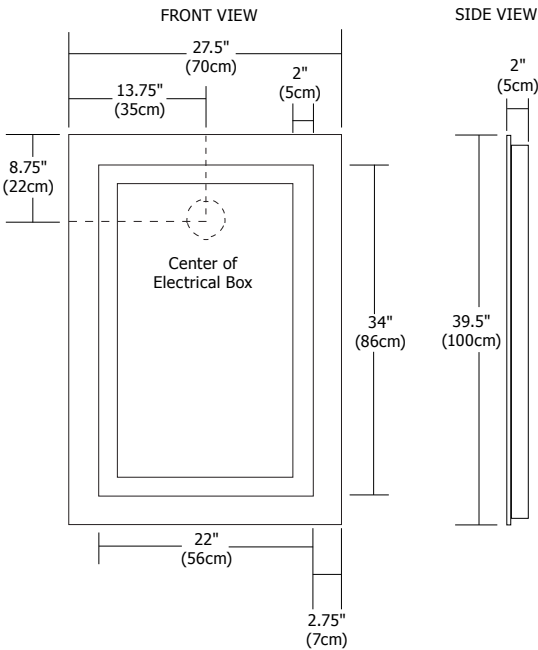

**Diffuser:**

Frosted Glass

**Body Finish:**

Mirror

**Lamp Specification:**

**Fluorescent (F1D)** Lamp Included  
 2xT5HO/G5/24W + 2xT5HO/G5/39W  
 3000K - 82CRI

**Total Wattage:**

F1D - 126W

39.5" x 27.5" x 2"

**Color Correction Filter 2500K (Very Warm):**

**T5X2-34-25K + T5X2-22-25K** (included when ordered as PLAZA-L-F1D-25K; also sold separately)

**Accessories:**

Add Mirror Defogger **DF-RE1826** to remove condensation (sold separately)

**Weight:**

53 lbs (24 kg)

PROJECT: \_\_\_\_\_ FIXTURE TYPE: \_\_\_\_\_ DATE: \_\_\_\_\_