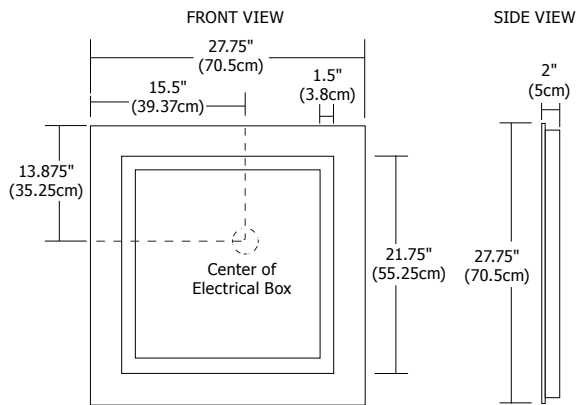

Dimming:

Dimmable with electronic low voltage dimmer

Dimensions:

27.75" x 27.75" x 2"

Accessories:

Add Mirror Defogger **DF-SQ15** to remove condensation (sold separately)

Weight:

39 lb (17.7kg)