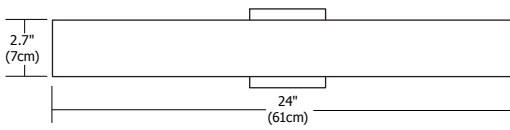

Satin Nickel

**Description:**

Regal LED features white glass diffusers on the top and bottom of the curved metal shade, providing general bidirectional light distribution of 2700K or 3000K LEDs. ADA compliant.

**Diffuser:**

Frosted Glass

**Finish:**

Satin Nickel or Chrome,

**Lamp Specification:**

Integrated LED Strip. Very warm white 2700K, 90+CRI or warm white 3000K, 85+CRI LEDs  
LED lamps consume 28 watts; 31 total watts