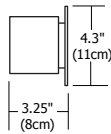

Description:

Regal LED features white glass diffusers on the top and bottom of the curved metal shade, providing general bidirectional light distribution of 2700K or 3000K LEDs. ADA compliant.

Diffuser:

Frosted Glass

Finish:

Satin Nickel or Chrome,

Lamp Specification:

Integrated LED Strip. Very warm white 2700K, 90+CRI or warm white 3000K, 85+CRI LEDs
LED lamps consume 28 watts; 31 total watts

Average Lamp Life:

50,000 hours

Dimming:

Dimmable with electronic low voltage dimmer.
Lutron: Diva #DVELV-300P; Skylark #SELV-300P and Maestro #MAELV-600 dimmers recommended

Weight:

4 lbs (1.8 kg)

REGAL	Lamp	Color Temperature	Finish
	L1	27K	SN
	L1 LED	27K 2700K Very Warm White 30K 3000K Warm White	SN Satin Nickel CH Chrome

PROJECT:

FIXTURE TYPE:

DATE: