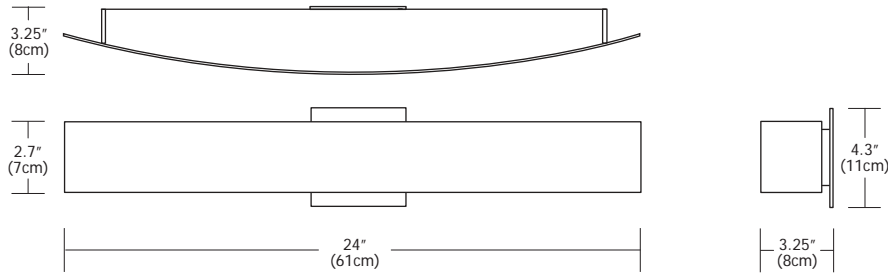

Description: Regal wall features white glass diffusers on both the top and the bottom of the curved metal shade, available in satin nickel or chrome finish. Two 75 watt T3 double ended halogen lamps or one 24 watt 2G11 base 3500K compact fluorescent lamp and electronic ballast included. General upward and downward light distribution. ADA compliant.

Dimensions: W 24" x H 2.7" x D 3.25" with 4.3" (11cm) square canopy
W 61cm x H 7cm x D 8cm

Weight: 4 lbs (1.8 kg)

Ordering Code Lamp Finish Voltage

REGAL - **H1** - **SN** - Standard 120V (leave blank)

-H1 - Halogen -SN - Satin Nickel -2 - 230V 50Hz
-F1 - Fluorescent -CH - Chrome -3 - 277V 60Hz (F1 only)