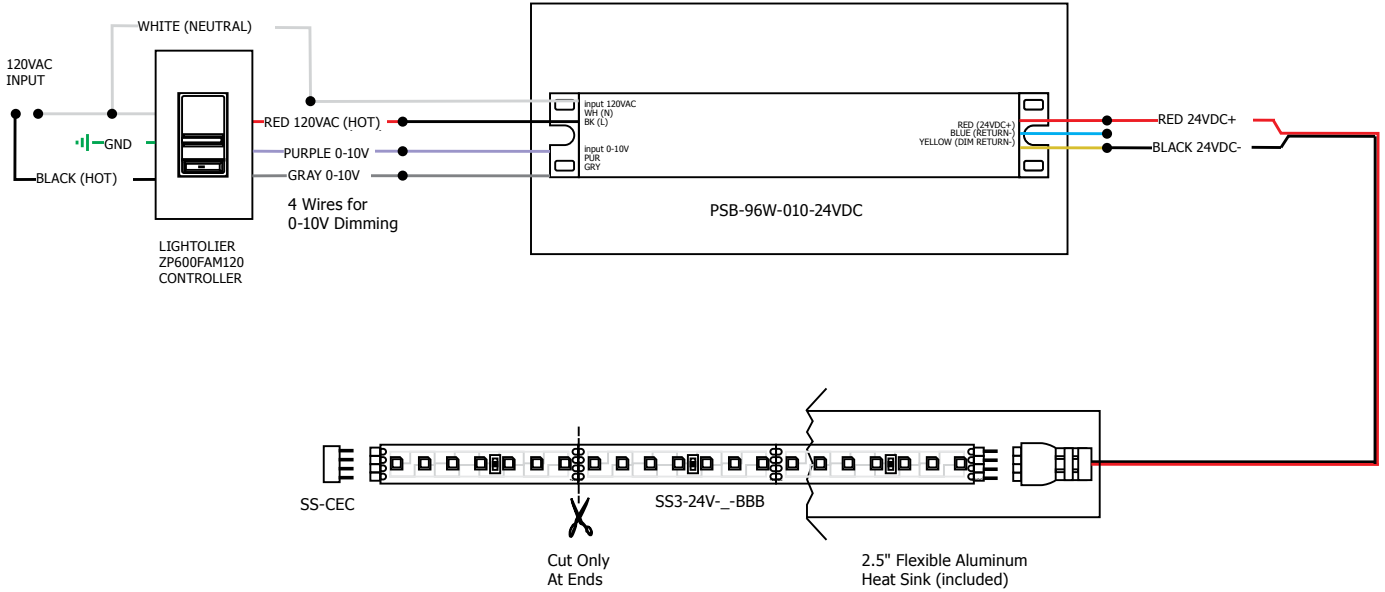

REV08.28.13

Application: 0-10V dimming for Soft Strip BBB 2.6W-24V

Power Supply: 96 watt, 120-277 volt input, 24 volt DC output **PSB-96W-010-24VDC**
192 watt, 120-277 volt input, 24 volt DC output **PSB-2X96W-010-24VDC**

Dimming: Dimmable with 0-10V Controller using power supply above.
Lightolier: ZP600FAM120 is recommended

PROJECT: _____ FIXTURE TYPE: _____ DATE: _____