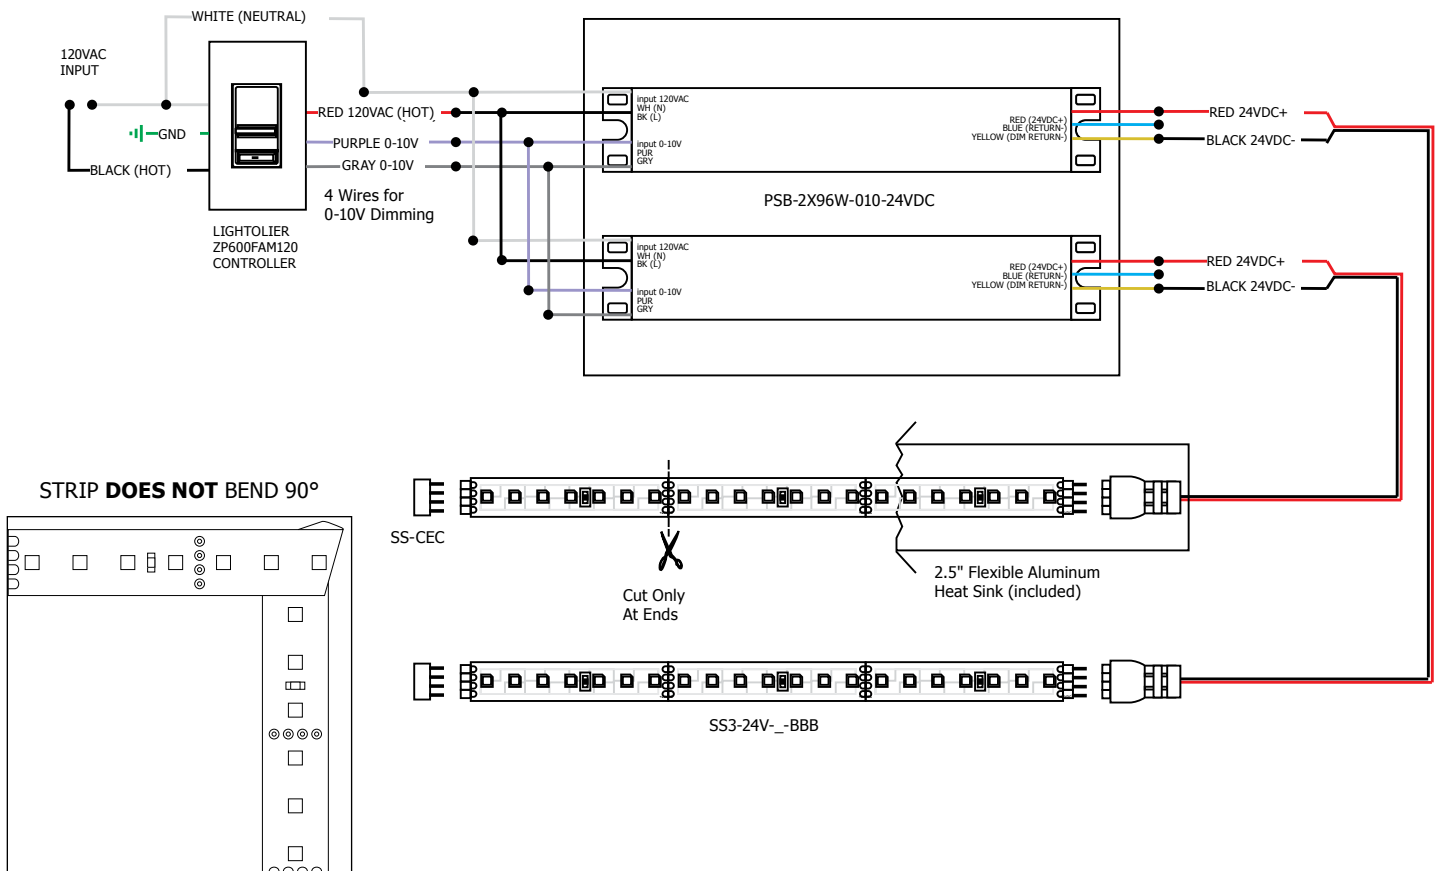

REV08.28.13

Application: 0-10V dimming for Soft Strip BBB 2.6W-24V

Power Supply: 96 watt, 120-277 volt input, 24 volt DC output **PSB-96W-010-24VDC**
192 watt, 120-277 volt input, 24 volt DC output **PSB-2X96W-010-24VDC**

Dimming: Dimmable with 0-10V Controller using power supply above.
Lightolier: ZP600FAM120 is recommended

PROJECT: _____ FIXTURE TYPE: _____ DATE: _____