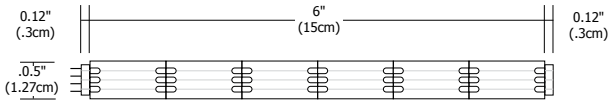

SOFT STRIP POWER TAPE CONNECTOR

REV07.31.13

Power Tape Connector

The Soft Strip Power Tape Connector features a 3M adhesive back and links two sections of Soft Strip.

Product	Type	Size
SS	CPT	3IN
SS Soft Strip	CPT Power Tape Connector	3IN 3 Inches 6IN 6 Inches 12IN 12 Inches