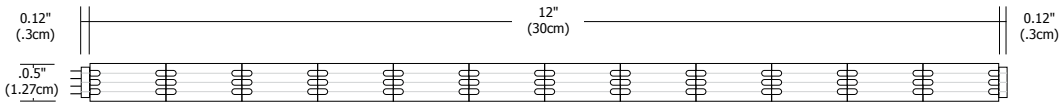

SOFT STRIP POWER TAPE CONNECTOR

REV07.31.13

Power Tape Connector

The Soft Strip Power Tape Connector features a 3M adhesive back and links two sections of Soft Strip.

Product	Type	Size
SS	CPT	3IN
SS Soft Strip	CPT Power Tape Connector	3IN 3 Inches 6IN 6 Inches 12IN 12 Inches