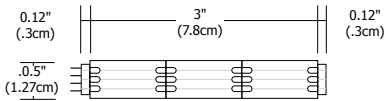

SOFT STRIP POWER TAPE CONNECTOR

REV07.31.13

Power Tape Connector

The Soft Strip Power Tape Connector features a 3M adhesive back and links two sections of Soft Strip.

Product	Type	Size
SS	CPT	3IN
SS Soft Strip	CPT Power Tape Connector	3IN 3 Inches 6IN 6 Inches 12IN 12 Inches