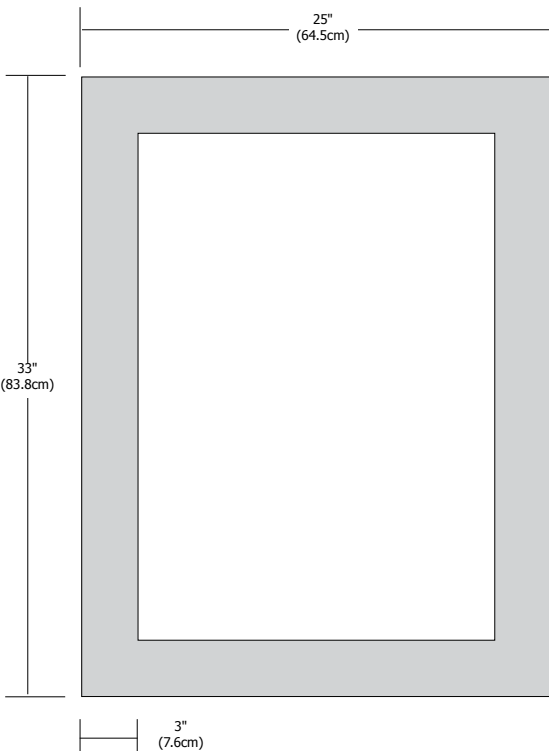

## Description:

The surface mounted Sail Mirror LED features 2700K LEDs set behind a rectangular inset of frosted glass, projecting an even glow of light. Dimmable with an electronic low voltage dimmer. ADA compliant.

## Dimensions:

33" x 25" x 2.33"

## Weight:

28 lbs (12.7 kg)

	Size	Lamp	Color Temperature
<b>SAIL</b>	<b>25X33</b>	<b>LED</b>	<b>27K</b>
	<small>25X33 25" x 33"</small>	<small>LED LED</small>	<small>27K 2700K Very Warm White</small>

PROJECT:

FIXTURE  
TYPE:

DATE: