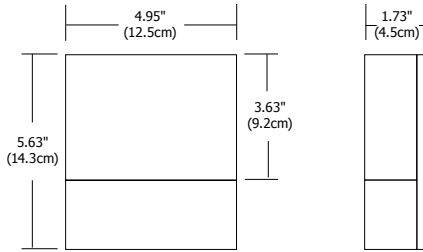

### Description:

The geometric TV wall sconce provides intense light with warm white **LEDs**. IP 65 rated for indoor and outdoor applications, the fixture features a satin aluminum or white base with clear UV stable diffuser. For custom engraved diffuser version (TVC), provide the desired art work. ADA compliant. Fixture includes 5 year warranty.