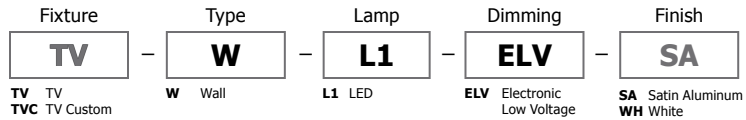

PROJECT: _____ FIXTURE TYPE: _____ DATE: _____