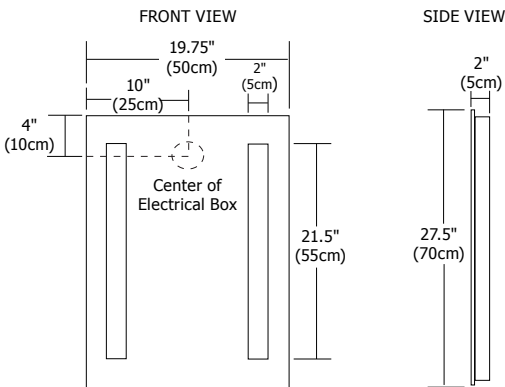

Dimming:

Dimmable with electronic low voltage dimmer

Dimensions:

27.5" x 19.75" x 2"

Accessories:

Add Mirror Defogger **DF-RE1220** to remove condensation (sold separately)

Weight:

28 lbs (12.7 kg)

TWINSLIM	Size	Lamp	Color Temperature
	20	LED	27K
	20 20"	LED LED	27K 2700K Very Warm White

Mirror Accessory

DF-RE1220
DF-RE1220 Defogger Rectangle 12"x 20"

PROJECT:

FIXTURE TYPE:

DATE: