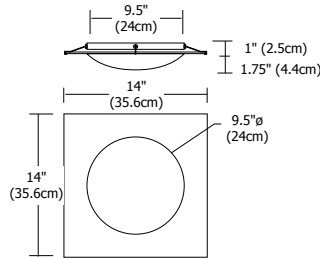

VANILLA SKY SQUARE

Description:

Vanilla Sky Square ceiling series features molded square white glass diffusers in various sizes providing general light distribution. The 14" fixture includes a halogen lamp, while the 18" and 24" include energy saving Krypton/Xenon lamps. All three sizes are also available in fluorescent versions.

Diffuser:

White

Lamp Specification:

Halogen (H1) Lamp Included

14H1 100 Watt Type T3-118mm RSC Double End

Krypton/Xenon (K1): Lamp Included

18K1 180 Watt (equivalent to 250 Watt Halogen) Type T4-118mm RSC Double End