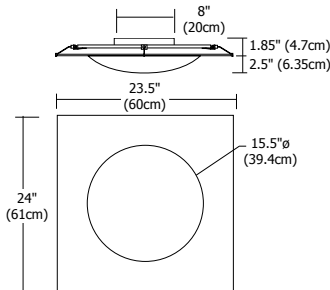

VANILLA SKY SQUARE

Description:

Vanilla Sky Square ceiling series features molded square white glass diffusers in various sizes providing general light distribution. The 14" fixture includes a halogen lamp, while the 18" and 24" include energy saving Krypton/Xenon lamps. All three sizes are also available in fluorescent versions.

Diffuser:

White

Lamp Specification:

Halogen (H1) Lamp Included

14H1 100 Watt Type T3-118mm RSC Double End

Krypton/Xenon (K1): Lamp Included

18K1 180 Watt (equivalent to 250 Watt Halogen) Type T4-118mm RSC Double End