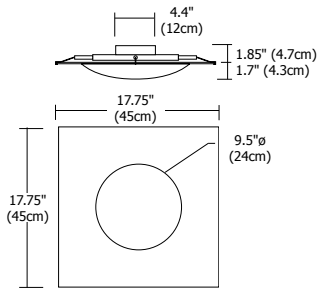

VANILLA SKY SQUARE

Description:

Vanilla Sky Square ceiling series features molded square white glass diffusers in various sizes providing general light distribution. The 14" fixture includes a halogen lamp, while the 18" and 24" include energy saving Krypton/Xenon lamps. All three sizes are also available in fluorescent versions.

Diffuser:

White

Lamp Specification:

Halogen (H1) Lamp Included

14H1 100 Watt Type T3-118mm RSC Double End

Krypton/Xenon (K1): Lamp Included

18K1 180 Watt (equivalent to 250 Watt Halogen) Type T4-118mm RSC Double End