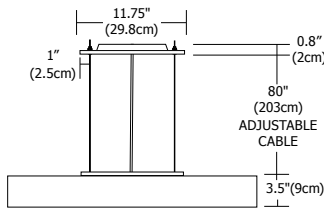

**VEGA-OV-\_-SI**  
Vega Oval shown in Silver.

**VEGA-OV-\_-BK**  
Vega Oval shown in Black.

**Description**

Vega Oval suspension provides general light distribution through the top and bottom white glass diffusers, which are surrounded by a silver or black body finish. The fixture contains 80" (203cm) of field-adjustable mounting cable and is available in a halogen or fluorescent version.