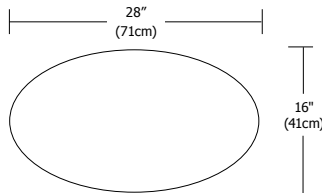

**VEGA-OV-\_-SI**  
Vega Oval shown in Silver.

**VEGA-OV-\_-BK**  
Vega Oval shown in Black.

**Description**

Vega Oval suspension provides general light distribution through the top and bottom white glass diffusers, which are surrounded by a silver or black body finish. The fixture contains 80" (203cm) of field-adjustable mounting cable and is available in a halogen or fluorescent version.