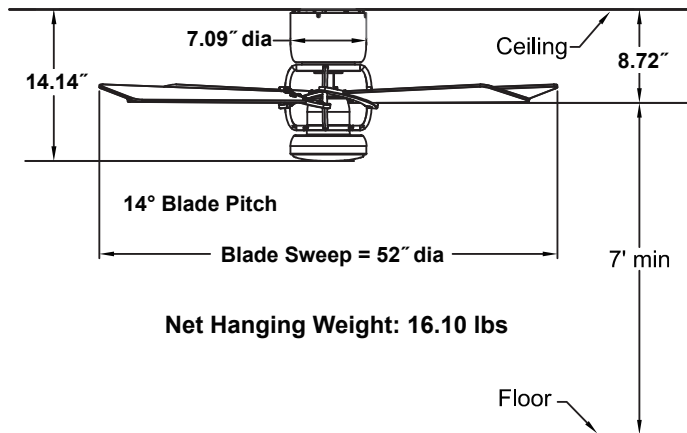

CAMVIEW™

FPS6225BL Ceiling Fan

Available Finishes

BL	Black with Black blade and Opal Frosted Glass

Airflow / Energy Efficiency Info (120V)

Fan Speed	Max RPM	CFM	CFM / Watts	Amps	Watts
High	177	5983	98	0.52	61
Med	116	4028	134	0.42	30
Low	81	2812	176	0.33	16

INSTALLATION REQUIREMENTS:

Fan must be attached to a securely anchored electrical junction box capable of withstanding a load of at least 50 lbs.

ELECTRICAL REQUIREMENTS:

Requires a grounded electrical supply line of 120 volts AC, 60 Hz, 15 amp circuit.

MOTOR SPECS:

153 x 20 motor is designed for optimal performance with this fan.

BLADE SET:

A set of four 23" black plywood blades is included.

CONTROL OPTIONS:

TR24WH hand-held remote control with wall mount is included. Push button remote control has 3 fan speeds, infinite light levels and off button. Optional CWRL4 and C25 wall controls, CRL4WH and CRL8TS hand-held remote controls are available—sold separately. Instructions are provided with each control.

LIGHTING OPTIONS:

One bulb (100-watt halogen minican bulb -included) downlight fixture is included with this fan assembly. Maximum downlight wattage not to exceed 100 watts.

LOCATION USE:

Fan is rated for dry location only.