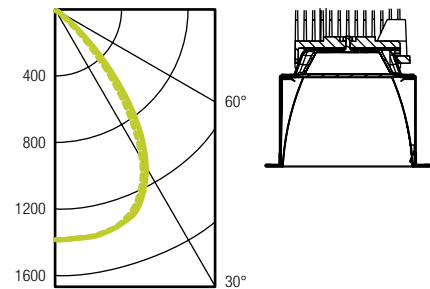

6" x 6", 2000 Lumen

Reflector Trim: **C6X6L1520DL30K**

Output lumens: **2081**

Correlated color temp: **3000K**

Multiple Units Data – RCR 2

Spacing On Ctr.	Initial Footcandles	Watts/ Sq. Ft.
5'	46	0.87
6'	30	0.57
7'	22	0.41
8'	18	0.34
9'	14	0.27

38'x38'x10' Room, Workplane 2-1/2' above floor, 80/50/20% Reflectances

Angle	0 Degree	45 Degree	Lumens
0	1143	1143	
5	1138	1141	111
10	1139	1144	
15	1129	1132	318
20	1088	1093	
25	999	1019	463
30	839	882	
35	596	669	415
40	392	440	
45	204	220	184
50	49	61	
55	5	8	20
60	2	4	
65	1	2	1
70	0	1	
75	0	0	0
80	0	0	
85	0	0	0
90	0	0	

Angle	0 Degree	45 Degree	Lumens
0	1571	1571	
5	1565	1568	152
10	1566	1572	
15	1552	1555	437
20	1495	1522	
25	1375	1428	637
30	1156	1272	
35	822	1017	571
40	542	687	
45	282	382	254
50	69	165	
55	7	41	27
60	3	4	
65	1	2	2
70	1	1	
75	0	0	0
80	0	0	
85	0	0	0
90	0	0