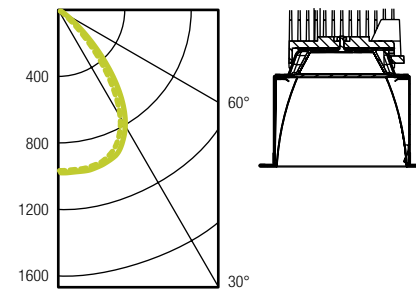

Length (Bars) is 20" -30"

Note: 347V is available for all versions, using a step down transformer. Please add **-347** to the catalogue number. Please see specsheets for detail.

4" x 4", 1000 Lumen

Reflector Trim: **C4X4L10DL30K**

Output lumens: **1024**

Correlated color temp: **3000K**

6" x 6", 1500 Lumen

Reflector Trim: **C6X6L1520DL30K**

Output lumens: **1512**

Correlated color temp: **3000K**

6" x 6", 2000 Lumen

Reflector Trim: **C6X6L1520DL30K**