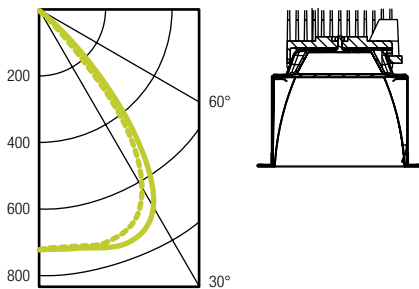

4" x 4", 1000 Lumen

Reflector Trim: **C4X4L10DL30K**

Output lumens: **1024**

Correlated color temp: **3000K**