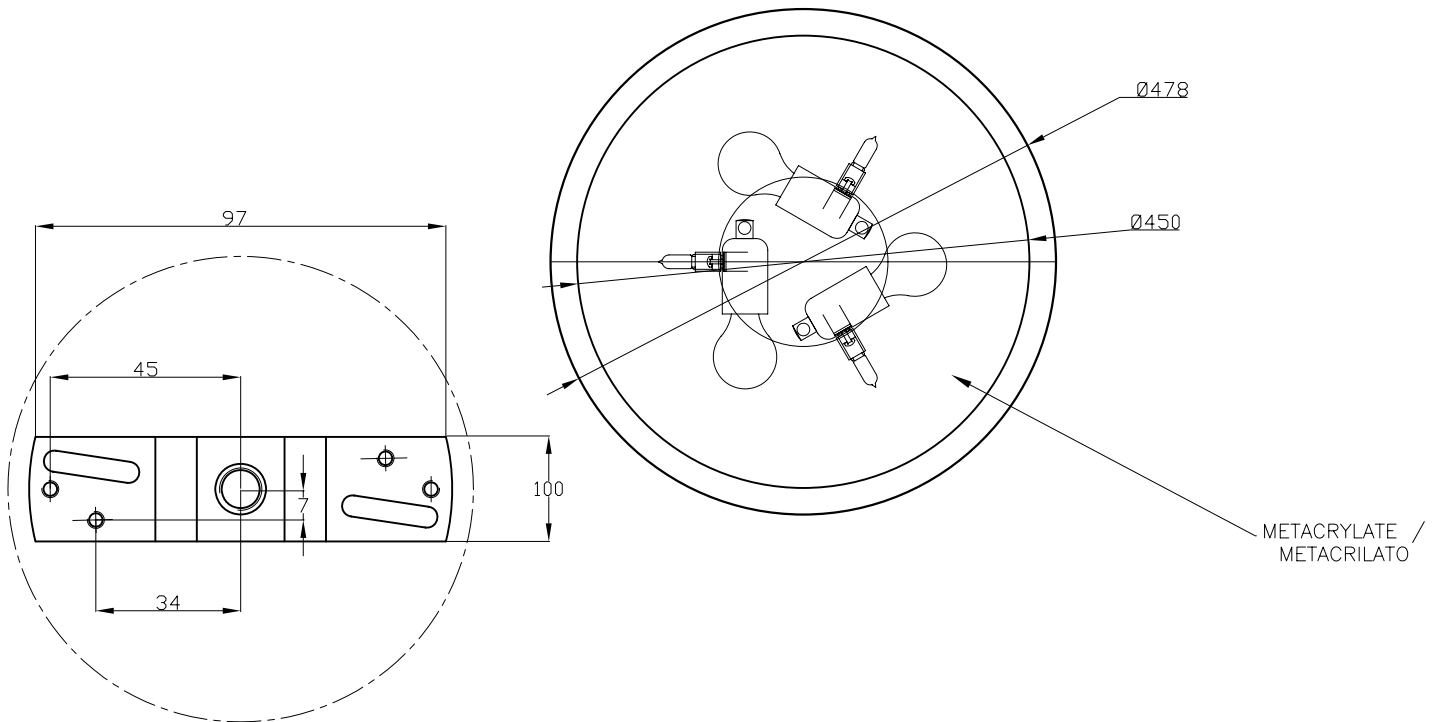

LEILA

00-2407-AG-14

Design by Benedito Design

The photograph may not match the reference exactly. Please read the product description to identify the finish.

TECHNICAL CHARACTERISTICS

Type:	Pendant
IP Protection degrees:	IP20
Light source 1:	3 x G9 MAX 40W Maximum lamp length: 180.00 mm Maximum lamp diameter: 60.00 mm
Light source 2:	3 x E27 MAX 23W
Bulb included:	3 x G9 40W
Voltage / Frequency:	230V/50-60Hz
Warranty (Years):	2
Units per box:	1
Net Weight (Kg):	4.15
EAN:	8435111045985

MATERIALS / FINISHES

Structure material: Steel
Satin aluminium

Diffuser material: Fabric shade

Structure finish: Chrome

Diffuser finish: White

Download photometric file .ldt / .ies

Click on image to download energy label