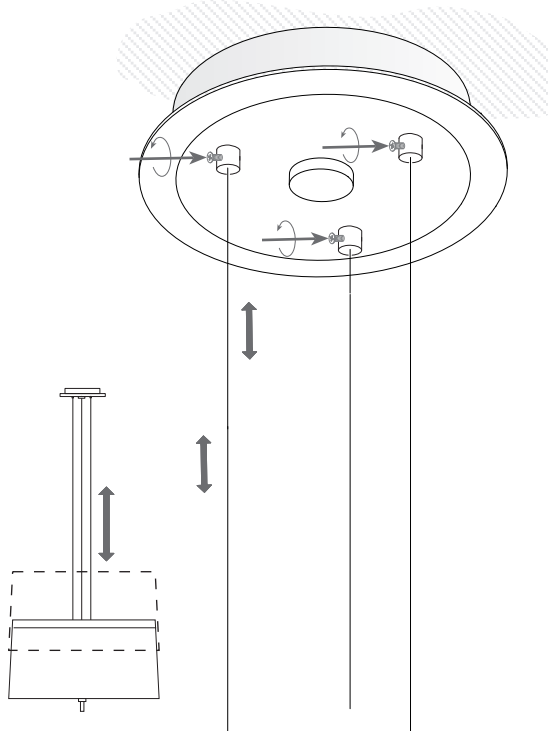

LEILA

00-2407-AG-14

Design by Benedito Design

The photograph may not match the reference exactly. Please read the product description to identify the finish.

TECHNICAL CHARACTERISTICS

Type:	Pendant
IP Protection degrees:	IP20
Light source 1:	3 x G9 MAX 40W Maximum lamp length: 180.00 mm Maximum lamp diameter: 60.00 mm
Light source 2:	3 x E27 MAX 23W
Bulb included:	3 x G9 40W
Voltage / Frequency:	230V/50-60Hz
Warranty (Years):	2
Units per box:	1
Net Weight (Kg):	4.15
EAN:	8435111045985

MATERIALS / FINISHES

Structure material: Steel
Satin aluminium

Diffuser material: Fabric shade

Structure finish: Chrome

Diffuser finish: White

Download photometric file .ldt / .ies

Click on image to download energy label

1

2

3

4

5

6