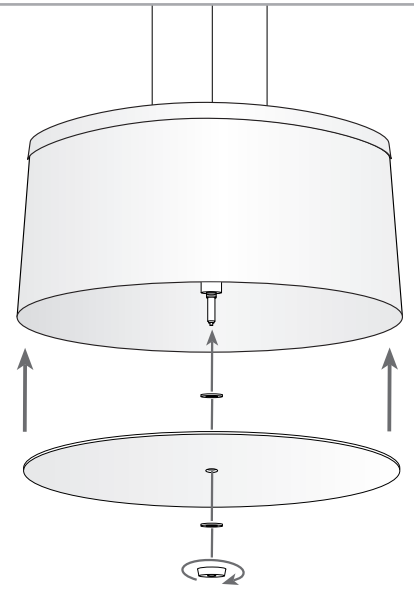

LEILA

00-2407-AG-14

Design by Benedito Design

The photograph may not match the reference exactly. Please read the product description to identify the finish.

TECHNICAL CHARACTERISTICS

Type:	Pendant
IP Protection degrees:	IP20
Light source 1:	3 x G9 MAX 40W Maximum lamp length: 180.00 mm Maximum lamp diameter: 60.00 mm
Light source 2:	3 x E27 MAX 23W
Bulb included:	3 x G9 40W
Voltage / Frequency:	230V/50-60Hz
Warranty (Years):	2
Units per box:	1
Net Weight (Kg):	4.15
EAN:	8435111045985

MATERIALS / FINISHES

Structure material: Steel
Satin aluminium

Diffuser material: Fabric shade

Structure finish: Chrome

Diffuser finish: White

Download photometric file .ldt / .ies

Click on image to download energy label

1

2

3

4

5

6