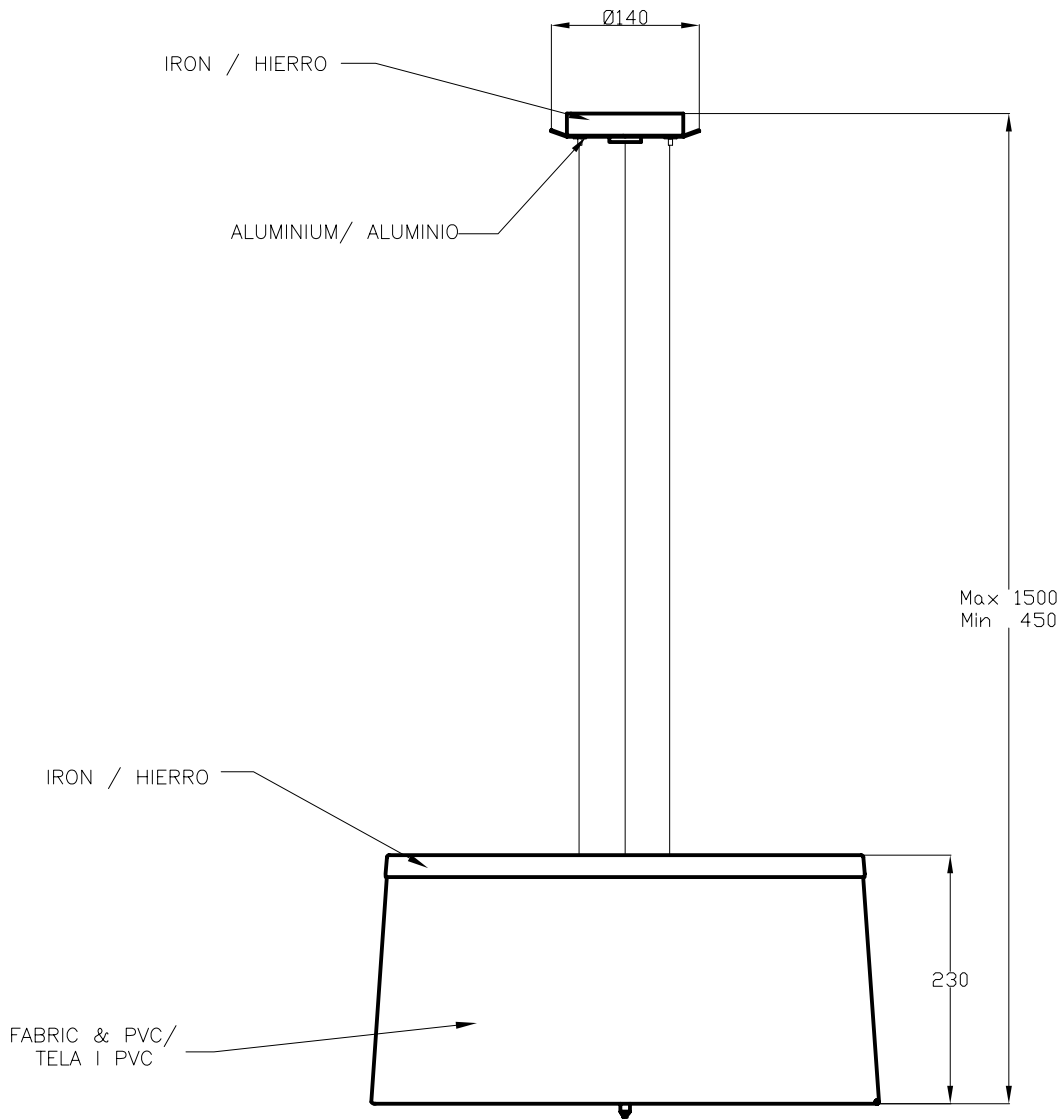

LEILA

00-2407-AG-14

Design by Benedito Design

The photograph may not match the reference exactly. Please read the product description to identify the finish.

TECHNICAL CHARACTERISTICS

Type:	Pendant
IP Protection degrees:	IP20
Light source 1:	3 x G9 MAX 40W Maximum lamp length: 180.00 mm Maximum lamp diameter: 60.00 mm
Light source 2:	3 x E27 MAX 23W
Bulb included:	3 x G9 40W
Voltage / Frequency:	230V/50-60Hz
Warranty (Years):	2
Units per box:	1
Net Weight (Kg):	4.15
EAN:	8435111045985

MATERIALS / FINISHES

Structure material: Steel
Satin aluminium

Diffuser material: Fabric shade

Structure finish: Chrome

Diffuser finish: White

Download photometric file .ldt / .ies

Click on image to download energy label

1

2

3

4

5

6