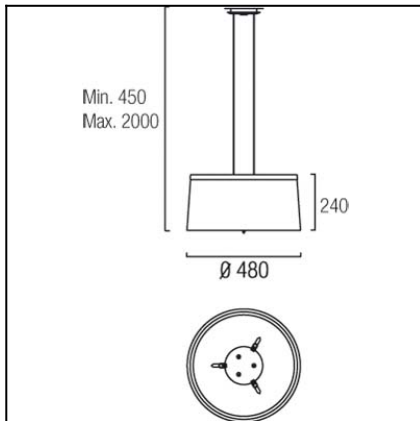

LEILA

00-2407-AG-14

Design by Benedito Design

The photograph may not match the reference exactly. Please read the product description to identify the finish.

TECHNICAL CHARACTERISTICS

Type:	Pendant
IP Protection degrees:	IP20
Light source 1:	3 x G9 MAX 40W Maximum lamp length: 180.00 mm Maximum lamp diameter: 60.00 mm
Light source 2:	3 x E27 MAX 23W
Bulb included:	3 x G9 40W
Voltage / Frequency:	230V/50-60Hz
Warranty (Years):	2
Units per box:	1
Net Weight (Kg):	4.15
EAN:	8435111045985

MATERIALS / FINISHES

Structure material: Steel
Satin aluminium

Diffuser material: Fabric shade

Structure finish: Chrome

Diffuser finish: White

Download photometric file .ldt / .ies

Click on image to download energy label