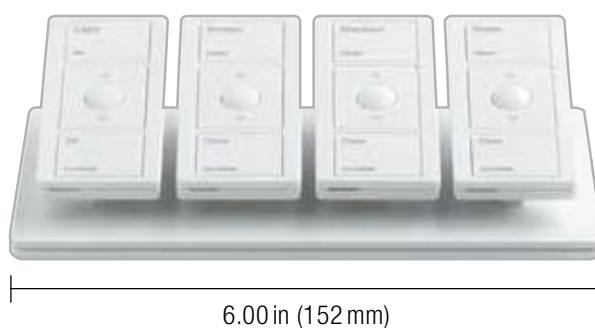

Mounting options

Single pedestal for tabletops

(L-PED1-)

Dual pedestal for tabletops

(L-PED2-)

Triple pedestal for tabletops

(L-PED3-)

Quad pedestal for tabletops

(L-PED4-)

Wall-mount

(no wallbox required)

Car visor clip

(PICO-CARVISOR-CL)

Pico mounted inside a 1-gang Claro® wallplate in White (CW-1-WH), see pg. 169 (adapter plate required PICO-FP-ADAPT)