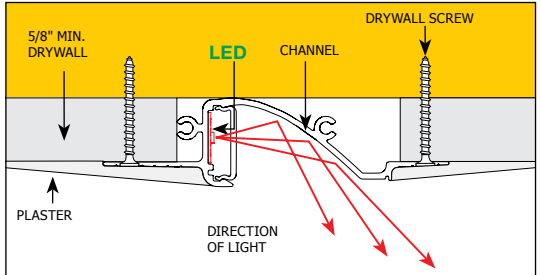

A Division of PureEdge Lighting 1718 W. Fullerton Chicago, IL 60614 • Ph: 773.770.1196 • Fax: 773.883.6128 • www.purelighting.com

SECTION VIEW

INCLUDED COMPONENTS

REVEAL WALL WASH POWER JUNCTION BOX
 Slim profile junction box mounts behind drywall. Low voltage DC wires from remote power supply connect to LED wires. Junction box opening covered by Reveal Wall Wash channel.