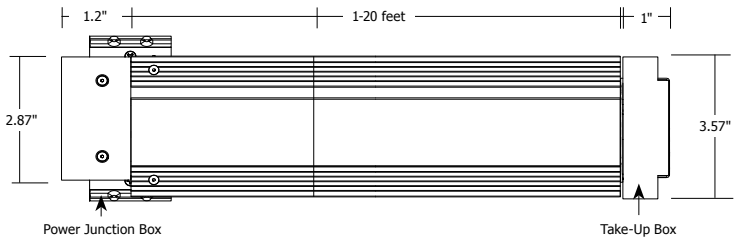

SECTION VIEW

INCLUDED COMPONENTS

REVEAL WALL WASH POWER JUNCTION BOX
Slim profile junction box mounts behind drywall. Low voltage DC wires from remote power supply connect to LED wires. Junction box opening covered by Reveal Wall Wash channel.

REVEAL WALL WASH TAKE-UP BOX
Prevent dark spots at end of run by tucking excess LED Soft Strip safely behind wall.

LED SOFT STRIP
Commercial grade white or color-changing LED Soft Strip. See Lamp data on page 1 of spec sheet for additional details.

COMPANY		FIXTURE TYPE		DATE	
PROJECT		APPROVED BY			

Product specification subject to change without notification. REV. 03.30.15

A Division of PureEdge Lighting 1718 W. Fullerton Chicago, IL 60614 • Ph: 773.770.1196 • Fax: 773.883.6128 • www.purelighting.com