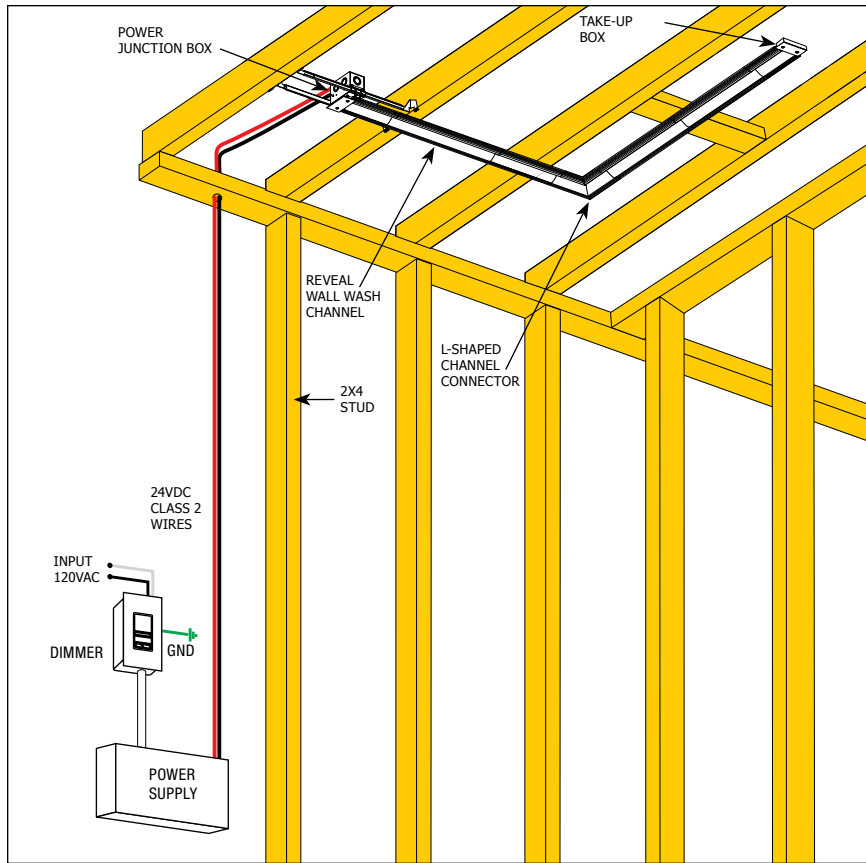

WALL WASH APPLICATION