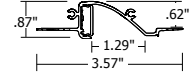

SECTION VIEW

INCLUDED COMPONENTS

REVEAL WALL WASH POWER JUNCTION BOX
Slim profile junction box mounts behind drywall. Low voltage DC wires from remote power supply connect to LED wires. Junction box opening covered by Reveal Wall Wash channel.

REVEAL WALL WASH TAKE-UP BOX
Prevent dark spots at end of run by tucking excess LED Soft Strip safely behind wall.

LED SOFT STRIP
Commercial grade white or color-changing LED Soft Strip. See Lamp data on page 1 of spec sheet for additional details.

COMPANY		FIXTURE TYPE		DATE	
PROJECT		APPROVED BY			

Product specification subject to change without notification. REV. 03.30.15

A Division of PureEdge Lighting 1718 W. Fullerton Chicago, IL 60614 • Ph: 773.770.1196 • Fax: 773.883.6128 • www.purelighting.com