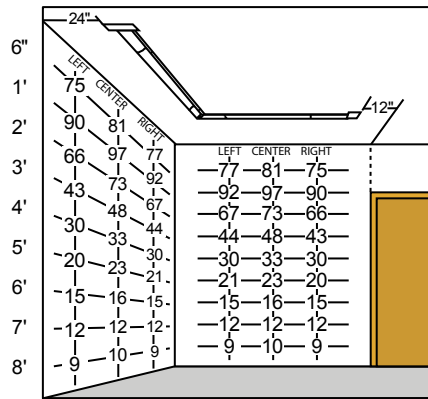

**REVEAL WALL WASH
FOOT CANDLE DISTRIBUTION**
SHOWN WITH 10 WATT 3000K VERSION