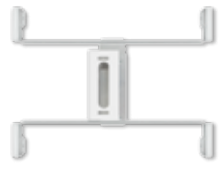

A Division of PureEdge Lighting 1718 W. Fullerton Chicago, IL 60614 • Ph: 773.770.1196 • Fax: 773.883.6128 • www.purelighting.com

SECTION VIEW

INCLUDED COMPONENTS

REVEAL WALL WASH POWER JUNCTION BOX
 Slim profile junction box mounts behind drywall. Low voltage DC wires from remote power supply connect to LED wires. Junction box opening covered by Reveal Wall Wash channel.