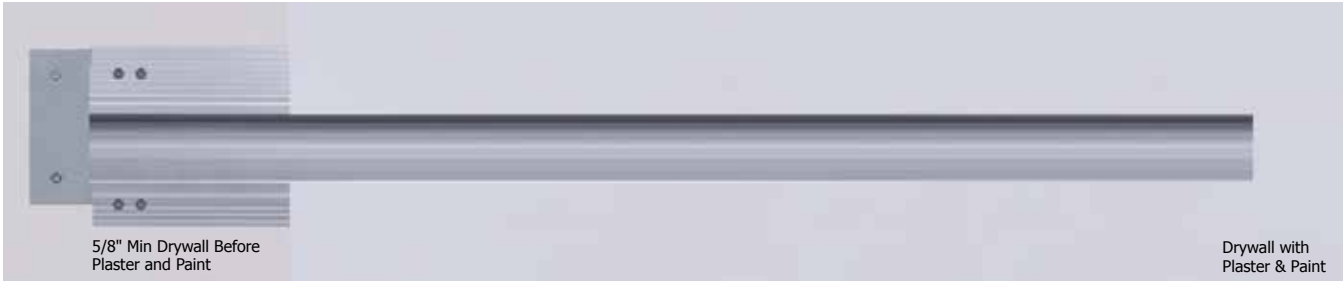

Reveal Wall Wash, 24VDC Plaster-In LED system

RVWW- _ - _ - _

Description: Reveal Wall Wash is a plaster-in, dimmable LED system that mounts within a 5/8" drywall ceiling 24" away from projected wall. System mounts directly to studs or between studs without joist modification. Multiple runs of channel mount seamlessly together, and may wrap inside corners to wash surrounding walls with uniform controlled illumination up to 95+ CRI. May be ordered in 5, 6, 7, or 10 watts per foot and requires a separate power feed every 100 watts. Channel is sold in 1 foot increments up to 20 feet (5WDC), 16 feet (6WDC), 12 feet (7WDC), or 10 feet (10WDC) and may be field-cut to any length. Fixture includes a 5 year warranty. ETL listed. Patent pending.

Design Note: Reveal Wall Wash segments link seamlessly to provide uniform illumination on walls and in corners. A separate power feed is required every 20 feet (5WDC), 16 feet (6WDC), 12 feet (7WDC), or 10 feet (10WDC).

Applications: Indoor Only — Wall wash, general lighting and retail applications

Lamp:

Watts per Foot	Lumens per Watt	Lumens per Foot	85+CRI 24K, 35K, 40K, 57K	90+CRI 2K4K	95+CRI 27K, 30K	RGB	RGBW
5WDC	51	210	•	•	•	•	
6WDC	N/A	N/A					•
7WDC	48	320	•		•		
10WDC	46	411	•		•		

Lumen values are based on the 3000K LED test.

Power Supply:

White LED system, compatible Electronic Low Voltage Dimming (ELV) 120VAC input:
PSB-60W-ELV-24VDC (24VDC 60W output) | PSB-100W-ELV-24VDC (24VDC 100W output) |
PSB-2X100W-ELV-24VDC (24VDC 2X100W output).

White LED system, compatible 0-10 Volt Dimming (010) 120-277VAC input:
PSB-96W-010-24VDC (24VDC 96W output) | PSB-2X96W-010-24VDC (24VDC 2X96W output).

In-Wall Mounting Kits: PSB-60W-ELV-24VDC-IW | PSB-100W-ELV-24VDC-IW |
PSB-2X100W-ELV-24VDC-IW | PSB-96W-010-24VDC-IW | PSB-2X96W-010-24VDC-IW

RGB and RGBW LED System: PSB-100W-24VDC-RGB (24VDC 100W output) |
PSB-2X100W-24VDC-RGB (24VDC 2X100W output) | PSB-3X100W-24VDC-RGB (24VDC 3X100W output) |
PSB-4X100W-24VDC-RGB (24VDC 4X100W output)

Dimming and Controls:

ELV Dimmers: Legrand: Adorne ADTH700RMTU ; Lutron: DIVA DVELV-300P, Skylark SELV-300P and Maestro MAELV-600. **010V Dimmers:** Lutron: Radio Ra2 (with GRX-TVI), Grafik Eye Qs (with GRX-TVI), Diva (with PP20); Nova T; Philips: Sunrise SR1200ZTUNV; Leviton: IP710-DL. **RGB Controls:** Touch Screen Controller with Power Supply (CTP), or Color Dial Controller with Power Supply (CDP).

Included Components: Reveal Wall Wash channels, LED Soft Strip, Reveal Wall Wash Junction Box, Take-Up Box and all mounting hardware.

REVEAL WALL WASH 24VDC ORDERING CODES