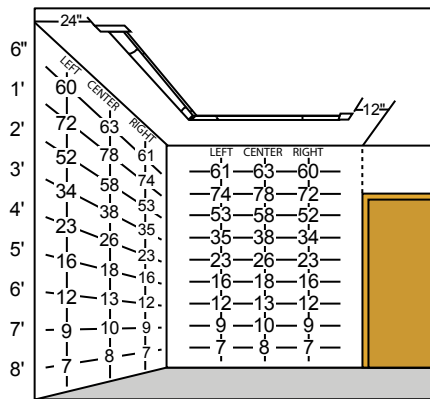

**REVEAL WALL WASH
FOOT CANDLE DISTRIBUTION**
SHOWN WITH 7.5 WATT 3000K VERSION