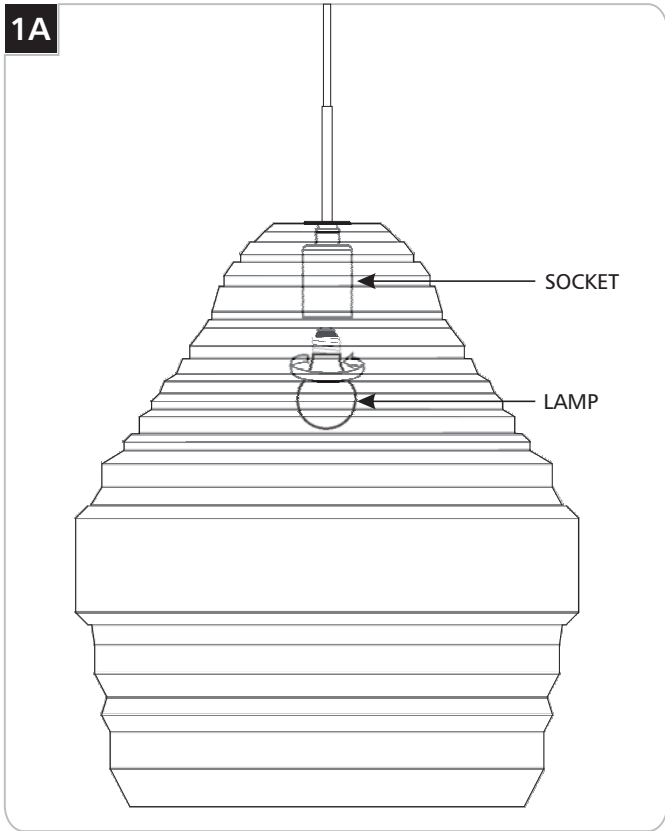

## Install the Lamp

**CAUTION - RISK OF FIRE**  
 This product must be installed in accordance with the applicable installation code by a person familiar with the construction and operation of the product and the hazards involved.  
 Use minimum 90°C supply conductors.