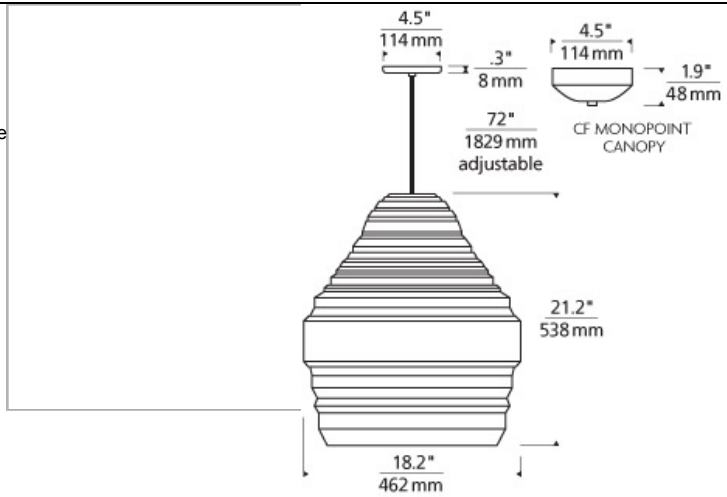

### DESCRIPTION

Elegantly simple yet visually complex, its scale and silhouette combine to give a fresh take on large, warehouse-inspired design. The spun metal shade is formed into varying angular planes to create depth and dimension. Its crisp inflections are softened by a matte, rubberized finish to complete the modern industrial aesthetic. Inside, an incandescent globe lamp or blown glass cover for the compact fluorescent option ensures the fixture is beautiful from every angle. Small incandescent version includes 120 volt, 53 watt medium base A19 lamp. Large incandescent includes 120 volt, 150 watt G40 globe lamp. Small and Large compact fluorescent versions include GX24Q-3 base 32 watt triple tube compact fluorescent lamp (electronic ballast included). Small and Large LED versions include 120 volt, 19 watt A21 Philips LED lamp. Incandescent version dimmable with standard incandescent dimmer. LED version dimmable with an LED compatible dimmer. Consult lamp manufacturer for more information. Fixture provided with six feet of field-cutable cloth cord to match finish selection.

### INSTALLATION

This product can mount to either a 4" square electrical box with round plaster ring or an octagonal electrical box (not included).

### WEIGHT

2.09lb / 0.95kg ±