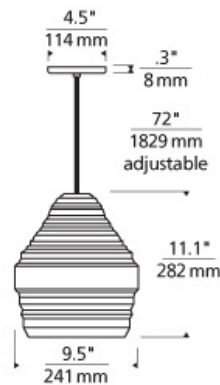

### DESCRIPTION

Elegantly simple yet visually complex, its scale and silhouette combine to give a fresh take on large, warehouse-inspired design. The spun metal shade is formed into varying angular planes to create depth and dimension. Its crisp inflections are softened by a matte, rubberized finish to complete the modern industrial aesthetic. Inside, an incandescent globe lamp or blown glass cover for the compact fluorescent option ensures the fixture is beautiful from every angle. Small incandescent version includes 120 volt, 53 watt medium base A19 lamp. Large incandescent includes 120 volt, 150 watt G40 globe lamp. Small and Large compact fluorescent versions include GX24Q-3 base 32 watt triple tube compact fluorescent lamp (electronic ballast included). Small and Large LED versions include 120 volt, 19 watt A21 Philips LED lamp. Incandescent version dimmable with standard incandescent dimmer. LED version dimmable with an LED compatible dimmer. Consult lamp manufacturer for more information. Fixture provided with six feet of field-cutable cloth cord to match finish selection.

### INSTALLATION

This product can mount to either a 4" square electrical box with round plaster ring or an octagonal electrical box (not included).

### WEIGHT

2.09lb / 0.95kg ±