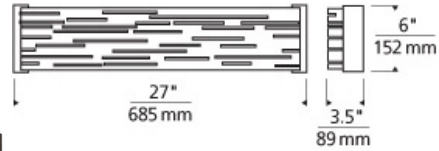

## Revel Linear Wall

### DESCRIPTION

Captures light in motion. The sleek metal surface is laser-cut with several horizontal slots which allows light to shine through the inner white acrylic diffuser. The diffuser wraps around the inner top and bottom to conceal the hardware and lamping when viewed from any angle 6° above and below or if mounted vertically, both sides. Optional wood end caps complement the design with a touch of warmth in an unexpected way. May be mounted horizontally or vertically. Includes two 14 watt T5 linear fluorescent lamps (electronic ballast included) or 18.5 watt, 1300 lumen, 2700K LED strip. LED version dimmable with low-voltage electronic dimmer. ADA compliant.