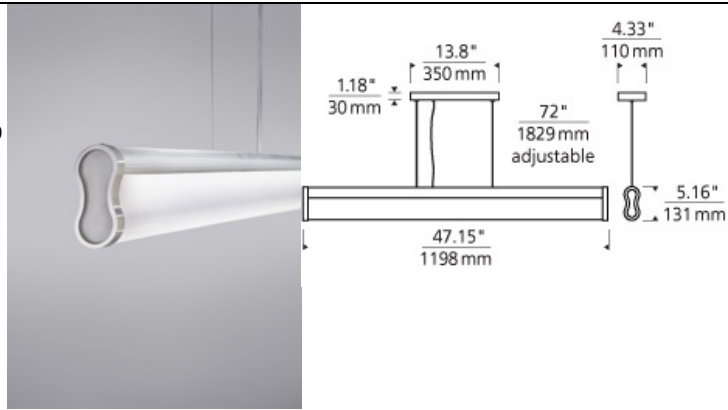

### DESCRIPTION

The soft lines of the figure 8-shaped acrylic diffuser and die-cast metal end-caps contribute to an unexpected and playful modern interpretation of a suspension fixture. The bold lines of the heat sink extrusion speak to the design's functionality as 40 watts of field-replaceable LED strips make the fixture a work-horse that is equally suitable for residential and commercial applications (3500 lumens, 3000K). Also available with one 54 watt high output T5 Linear fluorescent lamp. Ships with 21 feet of field- cuttable cord and twelve feet of aircraft cable. LED version dimmable with low-voltage electronic dimmer.

### INSTALLATION

This product can mount to either a 4" square electrical box with round plaster ring or an octagonal electrical box (not included).

frost

frost