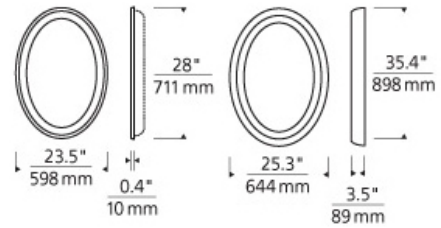

### DESCRIPTION

Oval mirror surrounded by a cove of diffused white light. Available in two styles: recessed and surface. Plated pressure formed frame. Provides shadow-free task and ambient light. Halogen and eight 120 volt, 40 watt G9 base halogen lamps; compact fluorescent includes six 9 watt 2G7 base twin tube lamps and electronic ballast. Halogen version dimmable with a standard incandescent dimmer. Recessed version requires modifications to existing wall construction. ADA compliant.

### WEIGHT

28lb / 12.7kg ±

tigris mirror oval