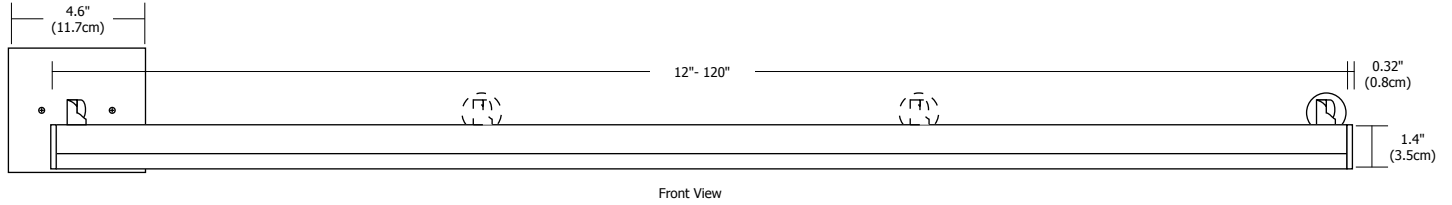

ANGLE DISPLAY SIGN 24VDC SYSTEM, 85+ OR 95+CRI