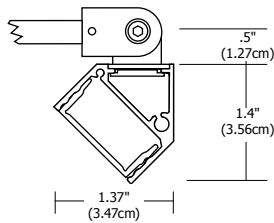

3/8" Feed Through Power Stem

4.6" Round Canopy

2.8" Square Canopy

4.6" Square Canopy

**Description:**

Angle Display Sign features a lambertian white diffuser that provides uniform light without hotspots. At 7.5 watts per foot, the 24 volt DC channel fixture contains 85+ or 95+CRI LEDs and mounts 14" from wall. It may be ordered with a 4.6" round or square canopy that fits on a standard 4" square electrical box with round plaster ring. It may also be ordered with 2.8" square canopy or a special feed-thru stem for floating signs. Angle is powered by a Class 2 remote power supply up to 40 feet away. Available from 12 inches to 120 inches/10 feet. May be ordered in 3, 5, 8 or 10 inch increments. Fixtures include a 5 year warranty.

System	Wattage/Voltage	Canopy	Length In Inches	Color Temperature	Finish
<b>AD</b>	<b>7WDC</b>	<b>4RD</b>	<b>120IN</b>	<b>27K</b>	<b>SN</b>
<small>AD Angle Display</small>	<small>7WDC 7.5 Watt 24 Volt DC</small>	<small>2SQ 2.8" Square 4RD 4.6" Round 4SQ 4.6" Square FTP Feed-Through Power Stem</small>	<small>12-120 Order in 12 inch increments up to 120 inches May be ordered in 3, 5, 8 or 10 inch increments</small>	<small>24K 2400K Amber White 27K 2700K Very Warm White 30K 3000K Warm White 35K 3500K Neutral White 40K 4000K Cool White 57K 5700K Daylight White</small>	<small>SN Satin Nickel CH Chrome BZ Antique Bronze SA Satin Aluminum BK Satin Black WH White</small>