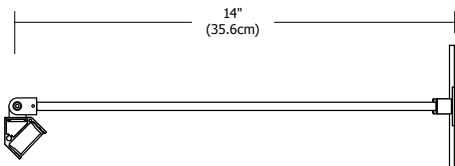

3/8" Feed Through Power Stem

4.6" Round Canopy

2.8" Square Canopy

4.6" Square Canopy

**Description:**

Angle Display Sign features a lambertian white diffuser that provides uniform light without hotspots. At 7.5 watts per foot, the 24 volt DC channel fixture contains 85+ or 95+CRI LEDs and mounts 14" from wall. It may be ordered with a 4.6" round or square canopy that fits on a standard 4" square electrical box with round plaster ring. It may also be ordered with 2.8" square canopy or a special feed-thru stem for floating signs. Angle is powered by a Class 2 remote power supply up to 40 feet away. Available from 12 inches to 120 inches/10 feet. May be ordered in 3, 5, 8 or 10 inch increments. Fixtures include a 5 year warranty.

System	Wattage/Voltage	Canopy	Length In Inches	Color Temperature	Finish
<b>AD</b>	<b>7WDC</b>	<b>4RD</b>	<b>120IN</b>	<b>27K</b>	<b>SN</b>
<small>AD Angle Display</small>	<small>7WDC 7.5 Watt 24 Volt DC</small>	<small>2SQ 2.8" Square 4RD 4.6" Round 4SQ 4.6" Square FTP Feed-Through Power Stem</small>	<small>12-120 Order in 12 inch increments up to 120 inches May be ordered in 3, 5, 8 or 10 inch increments</small>	<small>24K 2400K Amber White 27K 2700K Very Warm White 30K 3000K Warm White 35K 3500K Neutral White 40K 4000K Cool White 57K 5700K Daylight White</small>	<small>SN Satin Nickel CH Chrome BZ Antique Bronze SA Satin Aluminum BK Satin Black WH White</small>