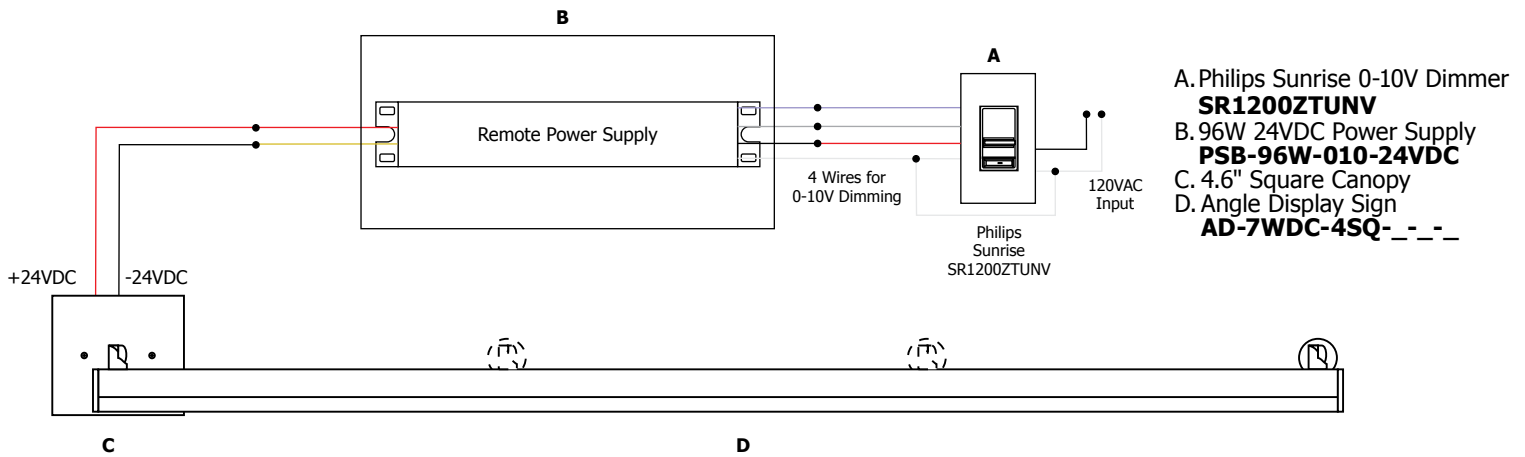

3/8" Feed Through Power Stem

4.6" Round Canopy

2.8" Square Canopy

4.6" Square Canopy

**Description:**

Angle Display Sign features a lambertian white diffuser that provides uniform light without hotspots. At 7.5 watts per foot, the 24 volt DC channel fixture contains 85+ or 95+CRI LEDs and mounts 14" from wall. It may be ordered with a 4.6" round or square canopy that fits on a standard 4" square electrical box with round plaster ring. It may also be ordered with 2.8" square canopy or a special feed-thru stem for floating signs. Angle is powered by a Class 2 remote power supply up to 40 feet away. Available from 12 inches to 120 inches/10 feet. May be ordered in 3, 5, 8 or 10 inch increments. Fixtures include a 5 year warranty.

Fixture mounted 14 inches from wall

	[Fixture Length]					
1'	91	91	91	91	91	91
2'	52	52	52	52	52	52
3'	28	28	28	28	28	28
4'	22	22	22	22	22	22
5'	14	14	14	14	14	14
6'	11	11	11	11	11	11
7'	9	9	9	9	9	9
8'	5	5	5	5	5	5