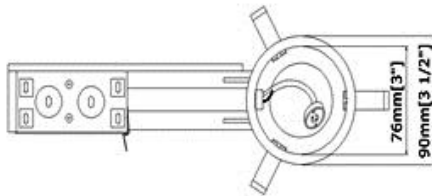

R3-G19RAT

3" LINE VOLTAGE GU-10 REMODEL HOUSING
120V- Non IC Air Tight GU-10

Project

Location

PRODUCT DESCRIPTION

R3-G19RAT housing is designed for NON-IC rated ceilings. Accommodates up to 50W GU-10 Halogen & LED lamps.

SPECIFICATIONS

HOUSING: Low 4 1/6" profile for shallow ceilings. Pre-wired .037" steel housing adjusts up to 1 3/4" ceiling thickness. Trim is secured with torsion wing springs/standard coil springs. Designed to be installed in existing sheet rock ceilings via ceiling cut out. Non IC rated housing must be kept 3" from insulation.

AIR FLOW RESTRICTION: Airtight models are designed to restrict air flow from room into plenums in compliance to the WSEC-Washington State Energy Code (less than 2.0 CFM-Cubic Feet per Minutes)

MOUNTING: Supplied with (3) high tension remodeling clips to secure the housing to an existing sheet rock ceiling.

JUNCTION BOX: Pre-wired, galvanized steel J-box with (4) knock-outs. Strain clamps and ground wire. Equipped with safety standard thermal protector rated for 90°C

LABELS: ETL/CETL listed (ETL listed number: 4005878) ETL listed for through-branch wiring (4) No. 12 AWG 90°C and damp locations.