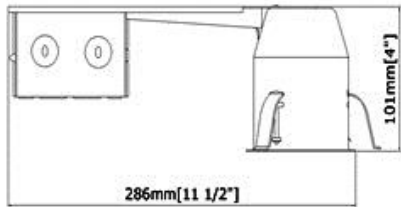

R3-G19RAT

3" LINE VOLTAGE GU-10 REMODEL HOUSING
120V- Non IC Air Tight GU-10

Project

Location

PRODUCT DESCRIPTION

R3-G19RAT housing is designed for NON-IC rated ceilings. Accommodates up to 50W GU-10 Halogen & LED lamps.

SPECIFICATIONS

HOUSING: Low 4 1/6" profile for shallow ceilings. Pre-wired .037" steel housing adjusts up to 1 3/4" ceiling thickness. Trim is secured with torsion wing springs/standard coil springs. Designed to be installed in existing sheet rock ceilings via ceiling cut out. Non IC rated housing must be kept 3" from insulation.

AIR FLOW RESTRICTION: Airtight models are designed to restrict air flow from room into plenums in compliance to the WSEC-Washington State Energy Code (less than 2.0 CFM-Cubic Feet per Minutes)

MOUNTING: Supplied with (3) high tension remodeling clips to secure the housing to an existing sheet rock ceiling.

JUNCTION BOX: Pre-wired, galvanized steel J-box with (4) knock-outs. Strain clamps and ground wire. Equipped with safety standard thermal protector rated for 90°C

LABELS: ETL/CETL listed (ETL listed number: 4005878) ETL listed for through-branch wiring (4) No. 12 AWG 90°C and damp locations.

COMPATIBLE TRIMS

Model	Description	Finish
R3-409	3" ROUND SHOWER TRIM W/ FROSTED GLASS	matte white, brushed nickel, bronze, chrome
R3-421	3" ROUND ALZAK TRIM W/ 35° ALZAK	matte white, matte white w/ clear, chrome w/ clear
R3-488	3" ROUND TRIM W/ 35° ADJUSTABLE SPOT	matte white, brushed nickel, bronze
R3-493	3" ROUND BAFFLE TRIM W/ 35° BAFFLE	matte white, brushed nickel w/ black
R3-508	3" SQUARE SHOWER TRIM W/ CLEAR GLASS	matte white, brushed nickel
R3-509	3" SQUARE SHOWER TRIM W/ FROSTED GLASS	matte white, brushed nickel
R3-521	3" SQUARE TRIM W/ 35° ALZAK	matte white, matte white w/ clear, brushed nickel w/ clear
R3-555	3" SQUARE APERTURE W/ SQUARE TRIM	matte white, brushed nickel
R3-559	3" SQUARE SHOWER TRIM W/ FROSTED GLASS	matte white, brushed nickel
R3-588	3" SQUARE TRIM W/ 35° ADJUSTABLE SPOT	matte white, brushed nickel
R3-590	3" SQUARE BAFFLE TRIM	matte white, brushed nickel
R3-593	3" SQUARE TRIM W/ 35° ADJUSTABLE BAFFLE	matte white
R3-DR88	3" DIECAST SQUARE TRIM W/ 35° ADJUSTABLE SPOT	matte white, brushed nickel
R3-DR93	3" DIECAST SQUARE TRIM W/ 35° BAFFLE	matte white
R3-DR488	3" DIECAST ROUND TRIM W/ ADJUSTABLE SPOT	matte white, brushed nickel
R3-DS88	3" DIECAST SQUARE TRIM W/ 35° ADJUSTABLE SPOT	matte white
R3-DS90	3" DIECAST SQUARE TRIM W/ 35° BAFFLE	matte white, brushed nickel
R3-DS93	3" DIECAST SQUARE TRIM W/ 35° BAFFLE	matte white