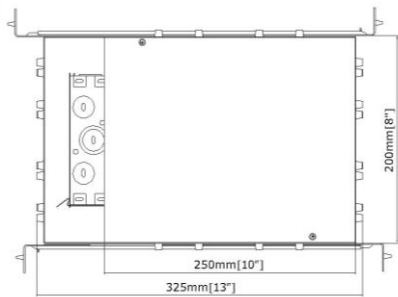

R3-G19ICA

3" LINE VOLTAGE GU-10 IC NEW CONSTRUCTION HOUSING
120V- IC Air Tight GU-10 Housing

Project

Location

PRODUCT DESCRIPTION

R3-G19ICA housing is designed for IC rated ceilings. Accommodates up to 35W GU-10 Halogen & LED lamps.

SPECIFICATIONS

HOUSING: 7 3/8" profile for ceilings. Pre-wired .037" steel housing adjusts up to 1 3/4" ceiling thickness. Trim is secured with torsion wing springs/standard coil springs. Designed to be installed in new construction applications. IC rated housing may have direct contact with insulation.

AIR FLOW RESTRICTION: Airtight models are designed to restrict air flow from room into plenums in compliance to the WSEC-Washington State Energy Code (less than 2.0 CFM-Cubic Feet per Minutes)

MOUNTING: Supplied with (2) 24" adjustable bar hangers . Bar hangers equipped with (nail-less installation) 3/4" serrated barbed studs for secure mounting in wood joists. Brackets may be flattened out to accommodate 27" flat bar hangers.

JUNCTION BOX: Pre-wired, galvanized steel J-box (25 cubic inch) with (4) knock-outs. Strain clamps and ground wire. Equipped with safety standard thermal protector rated for 90°C

LABELS: ETL/CETL listed (ETL listed number: 4005878) ETL listed for through-branch wiring (4) No. 12 AWG 90°C and damp locations.