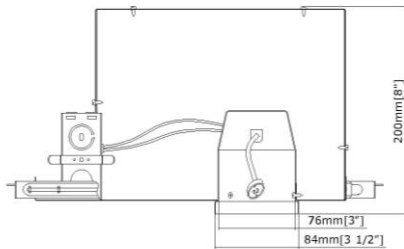

R3-G19ICA

3" LINE VOLTAGE GU-10 IC NEW CONSTRUCTION HOUSING
120V- IC Air Tight GU-10 Housing

Project

Location

PRODUCT DESCRIPTION

R3-G19ICA housing is designed for IC rated ceilings. Accommodates up to 35W GU-10 Halogen & LED lamps.

SPECIFICATIONS

HOUSING: 7 3/8" profile for ceilings. Pre-wired .037" steel housing adjusts up to 1 3/4" ceiling thickness. Trim is secured with torsion wing springs/standard coil springs. Designed to be installed in new construction applications. IC rated housing may have direct contact with insulation.

AIR FLOW RESTRICTION: Airtight models are designed to restrict air flow from room into plenums in compliance to the WSEC-Washington State Energy Code (less than 2.0 CFM-Cubic Feet per Minutes)

MOUNTING: Supplied with (2) 24" adjustable bar hangers . Bar hangers equipped with (nail-less installation) 3/4" serrated barbed studs for secure mounting in wood joists. Brackets may be flattened out to accommodate 27" flat bar hangers.

JUNCTION BOX: Pre-wired, galvanized steel J-box (25 cubic inch) with (4) knock-outs. Strain clamps and ground wire. Equipped with safety standard thermal protector rated for 90°C

LABELS: ETL/CETL listed (ETL listed number: 4005878) ETL listed for through-branch wiring (4) No. 12 AWG 90°C and damp locations.