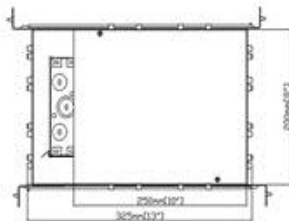

# R3-499ICA

3" LOW VOLTAGE MR-16 IC NEW CONSTRUCTION HOUSING  
 120V-12V IC Air Tight MR-16

Project

Location

## SPECIFICATIONS

**HOUSING:** 7 3/8" profile for ceilings. Pre-wired. 0.37" steel housing adjusts up to 1 3/4" ceiling thickness. Equipped with a magnetic transformer. Trim is secured with torsion wing springs/standard coil springs. IC rated housing may have direct contact with insulation.