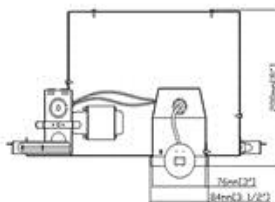

R3-499ICA

3" LOW VOLTAGE MR-16 IC NEW CONSTRUCTION HOUSING
120V-12V IC Air Tight MR-16

Project

Location

PRODUCT DESCRIPTION

R3-499ICA housing is designed for IC rated ceilings. Accommodates up to 35W MR-16 Halogen & MR-16 LED lamps.

SPECIFICATIONS

HOUSING: 7 3/8" profile for ceilings. Pre-wired. 0.37" steel housing adjusts up to 1 3/4" ceiling thickness. Equipped with a magnetic transformer. Trim is secured with torsion wing springs/standard coil springs. IC rated housing may have direct contact with insulation.

AIR FLOW RESTRICTION: Airtight models are designed to restrict air flow from room into plenums in compliance to the WSEC- Washington State Energy Code (less than 2.0 CFM-Cubic Feet per Minutes)

MOUNTING : Supplied with (2) 24" adjustable bar hangers. Bar hangers equipped with (nail-less installation) 3/4" serrated barbed studs for secure mounting in wood joists. Brackets may be flattened out to accommodate 27" flat bar hangers.

JUNCTION BOX: Pre-wired, galvanized steel J-box (25 cubic inch) with (4) 1/2", (3) 3/4", and (4) knock-outs. Strain clamps and ground wire. Equipped with safety standard thermal protector rated for 90°C

LABELS: ETL/CETL listed (ETL listed number: 4005878) ETL listed for through-branch wiring (4) No. 12 AWG 90°C and damp locations.

COMPATIBLE TRIMS

Model	Description	Finish
R3-409	3" ROUND SHOWER TRIM W/ FROSTED GLASS	matte white, brushed nickel, bronze, chrome
R3-421	3" ROUND ALZAK TRIM W/ 35° ALZAK	matte white, matte white w/ clear, chrome w/ clear
R3-488	3" ROUND TRIM W/ 35° ADJUSTABLE SPOT	matte white, brushed nickel, bronze
R3-493	3" ROUND BAFFLE TRIM W/ 35° BAFFLE	matte white, brushed nickel w/ black
R3-508	3" SQUARE SHOWER TRIM W/ CLEAR GLASS	matte white, brushed nickel
R3-509	3" SQUARE SHOWER TRIM W/ FROSTED GLASS	matte white, brushed nickel
R3-521	3" SQUARE TRIM W/ 35° ALZAK	matte white, matte white w/ clear, brushed nickel w/ clear
R3-555	3" SQUARE APERTURE W/ SQUARE TRIM	matte white, brushed nickel
R3-559	3" SQUARE SHOWER TRIM W/ FROSTED GLASS	matte white, brushed nickel
R3-588	3" SQUARE TRIM W/ 35° ADJUSTABLE SPOT	matte white, brushed nickel
R3-590	3" SQUARE BAFFLE TRIM	matte white, brushed nickel
R3-593	3" SQUARE TRIM W/ 35° ADJUSTABLE BAFFLE	matte white
R3-DR88	3" DIECAST SQUARE TRIM W/ 35° ADJUSTABLE SPOT	matte white, brushed nickel
R3-DR93	3" DIECAST SQUARE TRIM W/ 35° BAFFLE	matte white
R3-DR488	3" DIECAST ROUND TRIM W/ ADJUSTABLE SPOT	matte white, brushed nickel
R3-DS88	3" DIECAST SQUARE TRIM W/ 35° ADJUSTABLE SPOT	matte white
R3-DS90	3" DIECAST SQUARE TRIM W/ 35° BAFFLE	matte white, brushed nickel