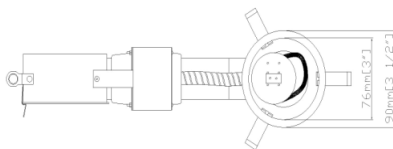

R4-499RAT

4" LOW VOLTAGE MR-16 REMODEL HOUSING
120V-12V Non IC Air Tight MR-16

Project

Location

PRODUCT DESCRIPTION

R4-499RAT housing is designed for NON-IC rated ceilings. Accommodates up to 50W MR-16 Halogen &

SPECIFICATIONS

HOUSING: Low 5 1/2" profile for shallow ceilings. Pre-wired .037" steel housing adjusts up to 1 3/4" ceiling thickness. Trim is secured with torsion wing springs/standard coil springs. Designed to be installed in existing sheet rock ceilings via ceiling cut out. Non IC rated housing must be kept 3" from insulation.

AIR FLOW RESTRICTION: Airtight models are designed to restrict air flow from room into plenums in compliance to the WSEC-Washington State Energy Code (less than 2.0 CFM-Cubic Feet per Minutes)

MOUNTING: Supplied with (4) high tension remodeling clips to secure the housing to an existing sheet rock ceiling.

JUNCTION BOX: Pre-wired, galvanized steel J-box with (4) knock-outs. Strain clamps and ground wire. Equipped with safety standard thermal protector rated for 90°C

LABELS: ETL/CETL listed (ETL listed number: 4005878) ETL listed for through-branch wiring (4) No. 12 AWG 90°C and damp locations.