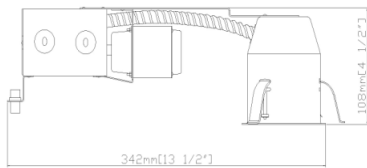

R4-499RAT

4" LOW VOLTAGE MR-16 REMODEL HOUSING
120V-12V Non IC Air Tight MR-16

Project

Location

PRODUCT DESCRIPTION

R4-499RAT housing is designed for NON-IC rated ceilings. Accommodates up to 50W MR-16 Halogen &

SPECIFICATIONS

HOUSING: Low 5 1/2" profile for shallow ceilings. Pre-wired .037" steel housing adjusts up to 1 3/4" ceiling thickness. Trim is secured with torsion wing springs/standard coil springs. Designed to be installed in existing sheet rock ceilings via ceiling cut out. Non IC rated housing must be kept 3" from insulation.

AIR FLOW RESTRICTION: Airtight models are designed to restrict air flow from room into plenums in compliance to the WSEC-Washington State Energy Code (less than 2.0 CFM-Cubic Feet per Minutes)

MOUNTING: Supplied with (4) high tension remodeling clips to secure the housing to an existing sheet rock ceiling.

JUNCTION BOX: Pre-wired, galvanized steel J-box with (4) knock-outs. Strain clamps and ground wire. Equipped with safety standard thermal protector rated for 90°C

LABELS: ETL/CETL listed (ETL listed number: 4005878) ETL listed for through-branch wiring (4) No. 12 AWG 90°C and damp locations.