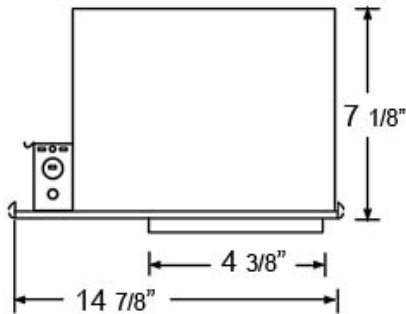

R4-499ICA

4" LOW VOLTAGE MR-16 IC NEW CONSTRUCTION HOUSING
120V-12V IC Air Tight MR-16

Project

Location

PRODUCT DESCRIPTION

R4-499ICA housing is designed for IC rated ceilings. Accommodates up to 50W MR-16 Halogen & MR-16

SPECIFICATIONS

HOUSING: 7 1/2" profile for ceilings. Pre-wired .037" double wall aluminum housing adjusts up to 1 3/4" ceiling thickness. Trim is secured with torsion wing springs/standard coil springs. IC rated housing may have direct contact with insulation.

AIR FLOW RESTRICTION: Airtight models are designed to restrict air flow from room into plenums in compliance to the WSEC-Washington State Energy Code (less than 2.0 CFM-Cubic Feet per Minutes)

MOUNTING: Supplied with (2) 24" adjustable bar hangers. Bar hangers equipped with (nail-less installation) 3/4" serrated barbed studs for secure mounting in wood joists. Brackets may be flattened out to accommodate 27" flat bar hangers.