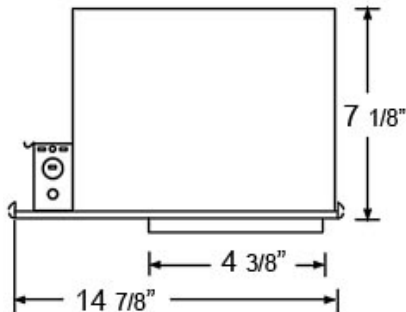

R4-499ICA

4" LOW VOLTAGE MR-16 IC NEW CONSTRUCTION HOUSING
120V-12V IC Air Tight MR-16

Project

Location

PRODUCT DESCRIPTION

R4-499ICA housing is designed for IC rated ceilings. Accommodates up to 50W MR-16 Halogen & MR-16

SPECIFICATIONS

HOUSING: 7 1/2" profile for ceilings. Pre-wired .037" double wall aluminum housing adjusts up to 1 3/4" ceiling thickness. Equipped with a magnetic transformer. Trim is secured with torsion wing springs/standard coil springs. IC rated housing may have direct contact with insulation.

AIR FLOW RESTRICTION: Airtight models are designed to restrict air flow from room into plenums in compliance to the WSEC-Washington State Energy Code (less than 2.0 CFM-Cubic Feet per Minutes)

MOUNTING: Supplied with (2) 24" adjustable bar hangers. Bar hangers equipped with (nail-less installation) 3/4" serrated barbed studs for secure mounting in wood joists. Brackets may be flattened out to accommodate 27" flat bar hangers.