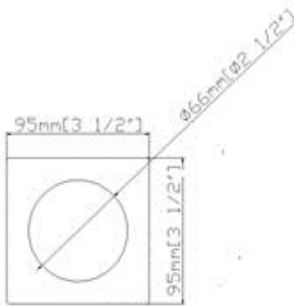

R3-509

3" SQUARE SHOWER TRIM

Project

Location

PRODUCT DESCRIPTION

3" Square Shower Trim with Frosted Glass (DAMP Location)

To be used in low and line voltage applications.

LAMPING: Accommodates an MR-16 or GU-10 bulb. Please see housing for maximum wattage allowed according to selection.

Painted finishes are powder coated for abrasion resistance, frosted lens included. Steel metal clips secure to housing.

DIAMETER: 3 3/4"

FINISHES: Matte White (MW), Brushed Nickel (BN)

MODEL	FINISH
R3-509	MW
	BN