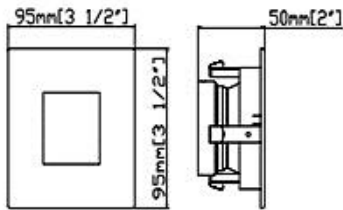

R3-559

3" SQUARE APERTURE SHOWER TRIM

Project

Location

PRODUCT DESCRIPTION

3" Square shower trim with square frosted glass (DAMP Location)

To be used in low and line voltage applications.

LAMPING: Accommodates an MR-16 or GU-10 bulb. Please see housing for maximum wattage allowed according to selection.

Painted finishes are powder coated for abrasion resistance, frosted lens included. Steel metal clips secure to housing. Marine Grade finish 2 year warranty.

DIAMETER: 3 3/4"

FINISHES: Matte White (MW), Brushed Nickel (BN), Matte White Marine Grade (MW-MG)