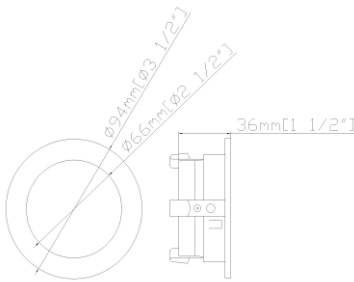

R3-409

3" ROUND SHOWER TRIM

Project

Location

PRODUCT DESCRIPTION

3" Round Shower Trim with Flat Frosted Glass (DAMP Location)

To be used in low and line voltage applications.

LAMPING: Accommodates an MR-16 or GU-10 bulb. Please see housing for maximum wattage allowed according to selection.

Painted finishes are powder coated for abrasion resistance, frosted lens included. Steel metal clips secure to housing. Marine Grade 2 year warranty.

DIAMETER: 3 1/2"

FINISHES: Matte White (MW), Brushed Nickel (BN), Chrome ©, Matte White Marine Grade (MW-MG)